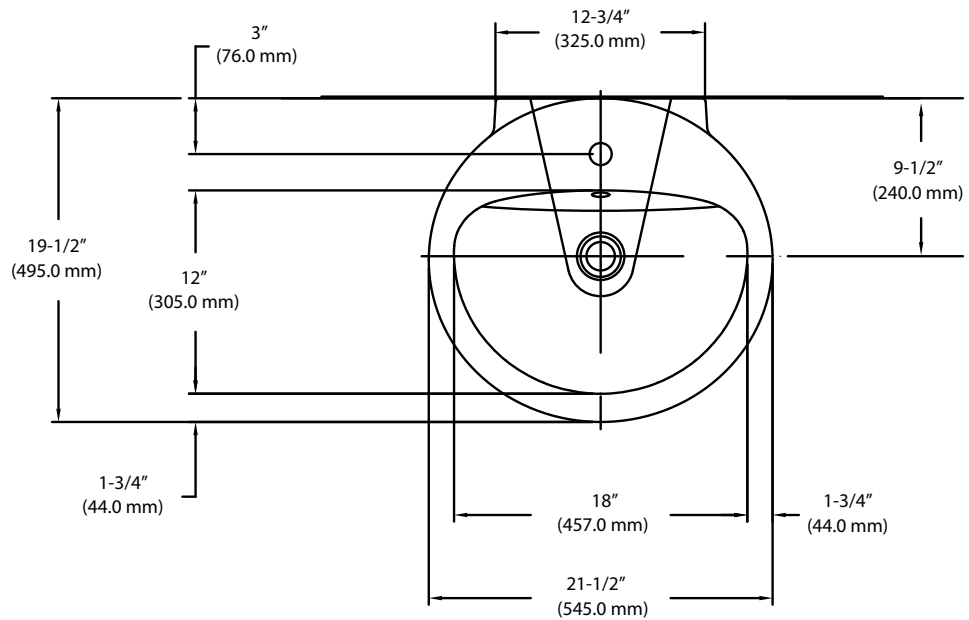

311 Enso™

Vitreous China, Above-Counter Vessel

Features

- 21-1/2" x 19-1/2" lavatory
- 18" x 12" basin
- Integral rear overflow with chrome-finished overflow cover
- Available in single hole faucet center
- The Mansfield® limited lifetime warranty
- Available in White and Biscuit

Model 311
(Less faucet, drain
assembly and supply)

Components

Model #	Description	Codes/Standards
311	Lavatory with single hole faucet center. Less faucet, drain assembly and supply. Specify color.	

Specifications

Model #	Description	Codes/Standards
311	21-1/2" x 19-1/2" lavatory	

Specification	Description	Specification	Description
Material	Vitreous China	Shipping Weight	Model 311 - 34 lbs. (15 kg)
Faucet Holes	Single		

Technical Information

See our complete line of acrylic and vitreous china bathroom fixtures, plastic tank trim and plumbing products.

These dimensions are nominal and subject to change without notice.

Fixture performance and specifications meet or exceed ASME A112.19.2-2008/CSA B45.1-08 standards, and other state and local codes.