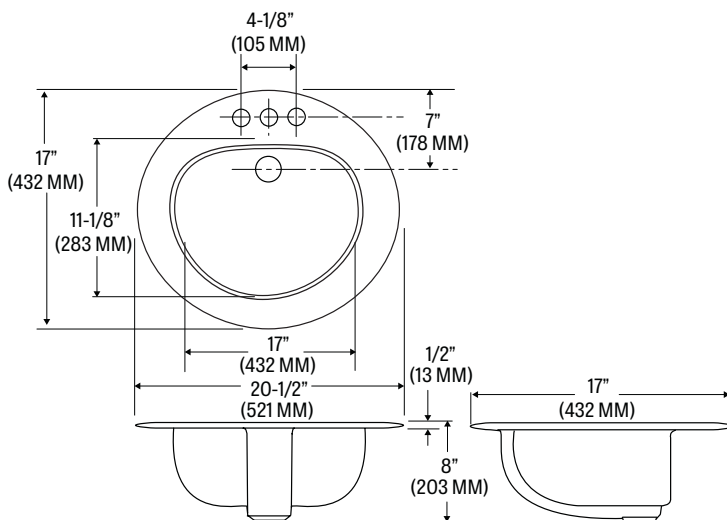

## FEATURES

- 20-1/2" x 17" oval, self-rimming lavatory
- 17" x 11-1/8" basin
- Complies with ADA requirements for accessibility
- Concealed front overflow
- Available in single hole, 4" or 8" faucet centers
- Mansfield® limited lifetime warranty
- Available in White, Biscuit and Bone

## SPECIFICATIONS

MODEL #	DESCRIPTION	CODES/STANDARDS
237-1	Oval, self-rimming lavatory with single hole faucet center	 ADA COMPLIANT
237-4	Same as above with 4" faucet centers	
237-8	Same as above with 8" faucet centers	

MATERIAL	Vitreous China
WARRANTY	Vitreous China - Limited Lifetime

SHIPPING WEIGHT	24.2 lbs. (11 kg)
FAUCET HOLES	Single hole, 4" or 8"

## TECHNICAL INFORMATION

**Note:** these dimensions are nominal and subject to change without notice.

Fixture performance and specifications meet or exceed ASME A112.19.2-2013/CSA B45.1-13 standards, and other state and local codes.