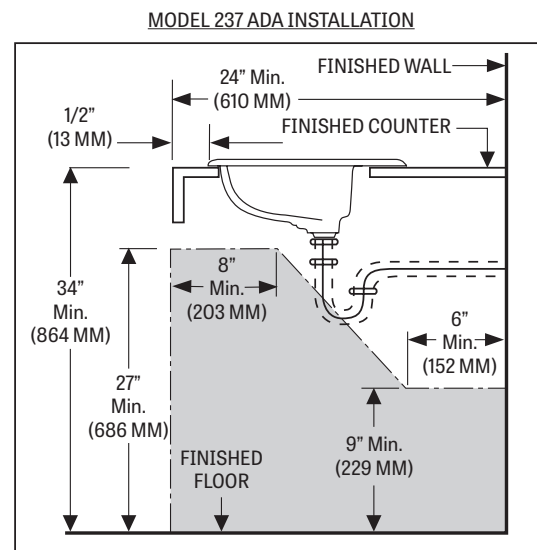

## SPECIFICATIONS

MODEL #	DESCRIPTION	CODES/STANDARDS
237-1	Oval, self-rimming lavatory with single hole faucet center	 ADA COMPLIANT
237-4	Same as above with 4" faucet centers	
237-8	Same as above with 8" faucet centers	

MATERIAL	Vitreous China
WARRANTY	Vitreous China - Limited Lifetime

SHIPPING WEIGHT	24.2 lbs. (11 kg)
FAUCET HOLES	Single hole, 4" or 8"

## TECHNICAL INFORMATION

**Note:** these dimensions are nominal and subject to change without notice.

Fixture performance and specifications meet or exceed ASME A112.19.2-2013/CSA B45.1-13 standards, and other state and local codes.