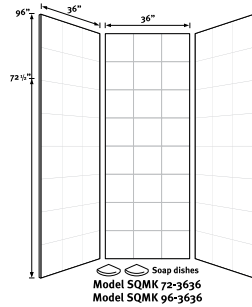

## Square Tile Wall Kits

Model	Part	Dimensions
SQMK72-3636	SQMK723636	36" x 36" x 72 1/2"
SQMK96-3636	SQMK963636	36" x 36" x 96"

Designed to fit bases 36" wide x 36" deep or smaller; 72" or 96" High

**Kit includes:** Two side panels, one back panel, two corner soap dishes, installation materials and complete installation instructions.

Model	Part	Dimensions
SQMK72-3648	SQMK723648	36" x 48" x 72 1/2"
SQMK96-3648	SQMK963648	36" x 48" x 96"

Designed to fit bases 48" wide x 36" deep or smaller; 72" or 96" High

**Kit includes:** Two side panels, one back panel, two corner soap dishes, installation materials and complete installation instructions.

Model	Part	Dimensions
SQMK72-3662	SQMK723662	36" x 62" x 72 1/2"
SQMK96-3662	SQMK963662	36" x 62" x 96"

Designed to fit bases 62" wide x 36" deep or smaller; 72" or 96" High

**Kit includes:** Two side panels, one back panel, two corner soap dishes, installation materials and complete installation instructions.

Model	Part	Dimensions
SQMK72-4848	SQMK724848	48" x 48" x 72 1/2"
SQMK96-4848	SQMK964848	48" x 48" x 96"

Designed to fit bases 48" wide x 48" deep or smaller; 72" or 96" High

**Kit includes:** Two side panels, one back panel, two corner soap dishes, installation materials and complete installation instructions.