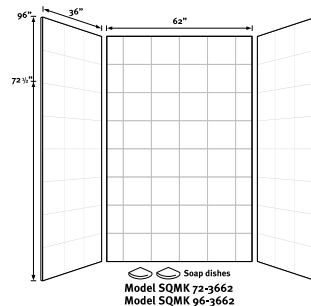

## Square Tile Wall Kits

Model	Part	Dimensions
SQMK72-3636	SQMK723636	36" x 36" x 72 1/2"
SQMK96-3636	SQMK963636	36" x 36" x 96"

Designed to fit bases 36" wide x 36" deep or smaller; 72" or 96" High

**Kit includes:** Two side panels, one back panel, two corner soap dishes, installation materials and complete installation instructions.

Model	Part	Dimensions
SQMK72-3648	SQMK723648	36" x 48" x 72 1/2"
SQMK96-3648	SQMK963648	36" x 48" x 96"

Designed to fit bases 48" wide x 36" deep or smaller; 72" or 96" High

**Kit includes:** Two side panels, one back panel, two corner soap dishes, installation materials and complete installation instructions.

Model	Part	Dimensions
SQMK72-3662	SQMK723662	36" x 62" x 72 1/2"
SQMK96-3662	SQMK963662	36" x 62" x 96"

Designed to fit bases 62" wide x 36" deep or smaller; 72" or 96" High

**Kit includes:** Two side panels, one back panel, two corner soap dishes, installation materials and complete installation instructions.

Model	Part	Dimensions
SQMK72-4848	SQMK724848	48" x 48" x 72 1/2"
SQMK96-4848	SQMK964848	48" x 48" x 96"

Designed to fit bases 48" wide x 48" deep or smaller; 72" or 96" High

**Kit includes:** Two side panels, one back panel, two corner soap dishes, installation materials and complete installation instructions.