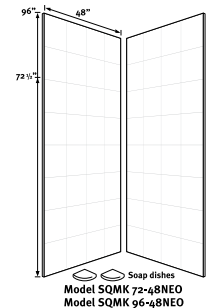

Swanstone Square Tile Neo Angle Kits

Model	Part	Dimensions
SQMK72-48NEO	SQMK7248NEO	48" x 48" x 72 1/2"
SQMK96-48NEO	SQMK9648NEO	48" x 48" x 96"

Designed to fit bases 48" wide x 48" deep or smaller; 72" or 96" High

Kit includes: Two side panels, two corner soap dishes, installation materials and complete installation instructions.