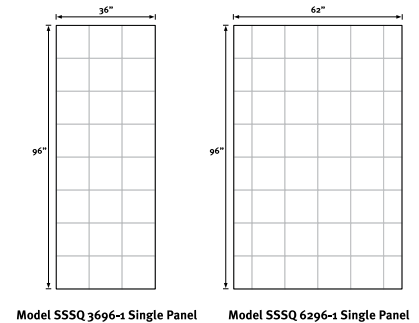

Square Tile Wall Panels

Single Wall Panels

Model	Part	Dimensions
SSSQ-3696-1	SSSQ369601	36" x 96"
SSSQ-6296-1	SSSQ629601	62" x 96"

Kit Includes: One panel and complete installation instructions.