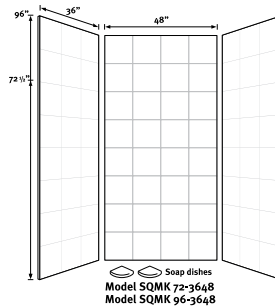

## Square Tile Wall Kits

Model	Part	Dimensions
SQMK72-3636	SQMK723636	36" x 36" x 72 1/2"
SQMK96-3636	SQMK963636	36" x 36" x 96"

Designed to fit bases 36" wide x 36" deep or smaller; 72" or 96" High

**Kit includes:** Two side panels, one back panel, two corner soap dishes, installation materials and complete installation instructions.

Model	Part	Dimensions
SQMK72-3648	SQMK723648	36" x 48" x 72 1/2"
SQMK96-3648	SQMK963648	36" x 48" x 96"

Designed to fit bases 48" wide x 36" deep or smaller; 72" or 96" High

**Kit includes:** Two side panels, one back panel, two corner soap dishes, installation materials and complete installation instructions.

Model	Part	Dimensions
SQMK72-3662	SQMK723662	36" x 62" x 72 1/2"
SQMK96-3662	SQMK963662	36" x 62" x 96"

Designed to fit bases 62" wide x 36" deep or smaller; 72" or 96" High

**Kit includes:** Two side panels, one back panel, two corner soap dishes, installation materials and complete installation instructions.

Model	Part	Dimensions
SQMK72-4848	SQMK724848	48" x 48" x 72 1/2"
SQMK96-4848	SQMK964848	48" x 48" x 96"

Designed to fit bases 48" wide x 48" deep or smaller; 72" or 96" High

**Kit includes:** Two side panels, one back panel, two corner soap dishes, installation materials and complete installation instructions.