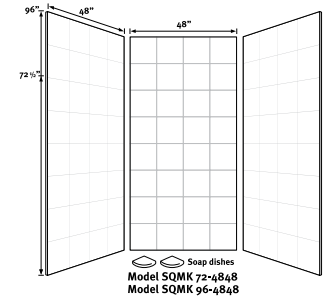

Model	Part	Dimensions
SQMK72-3648	SQMK723648	36" x 48" x 72 1/2"
SQMK96-3648	SQMK963648	36" x 48" x 96"

Designed to fit bases 48" wide x 36" deep or smaller; 72" or 96" High

**Kit includes:** Two side panels, one back panel, two corner soap dishes, installation materials and complete installation instructions.

Model	Part	Dimensions
SQMK72-3662	SQMK723662	36" x 62" x 72 1/2"
SQMK96-3662	SQMK963662	36" x 62" x 96"

Designed to fit bases 62" wide x 36" deep or smaller; 72" or 96" High

**Kit includes:** Two side panels, one back panel, two corner soap dishes, installation materials and complete installation instructions.

Model	Part	Dimensions
SQMK72-4848	SQMK724848	48" x 48" x 72 1/2"
SQMK96-4848	SQMK964848	48" x 48" x 96"

Designed to fit bases 48" wide x 48" deep or smaller; 72" or 96" High

**Kit includes:** Two side panels, one back panel, two corner soap dishes, installation materials and complete installation instructions.

### Swanstone Square Tile Neo Angle Kits

Model	Part	Dimensions
SQMK72-48NEO	SQMK7248NEO	48" x 48" x 72 1/2"
SQMK96-48NEO	SQMK9648NEO	48" x 48" x 96"

Designed to fit bases 48" wide x 48" deep or smaller; 72" or 96" High