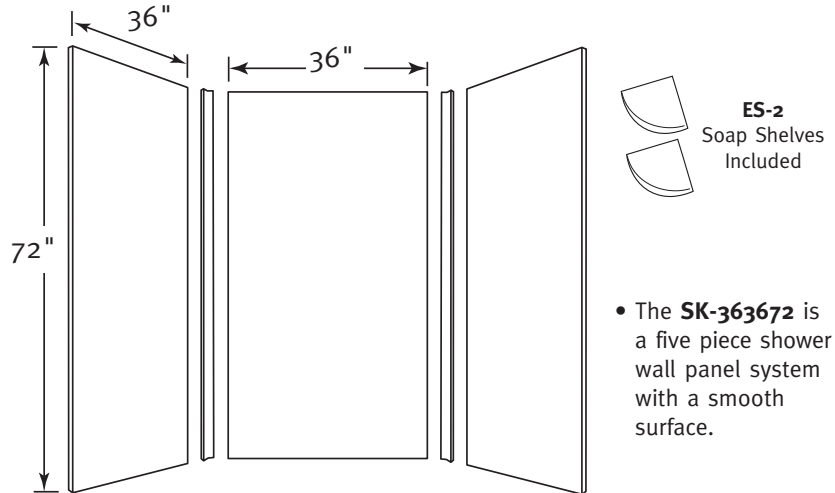

- The **SK-363672** is a five piece shower wall panel system with a smooth surface.

Designed to fit base areas  
 36" deep or smaller x 36" wide x 72" high or smaller  
 (914 mm x 914 mm x 1829 mm)

#### SK-363672 Swanstone Shower Wall Kit

Model	Part	Base Area Designed To Fit	Ship Wt. Lb.	Ship FedEx	Carton Dims. In.	Cu. Ft.
SK-363672	SK363672	36" D x 36" W x 72" H* (914 mm x 914 mm x 1829 mm) (*or smaller)	110	-	75 x 39 x 5	8.46