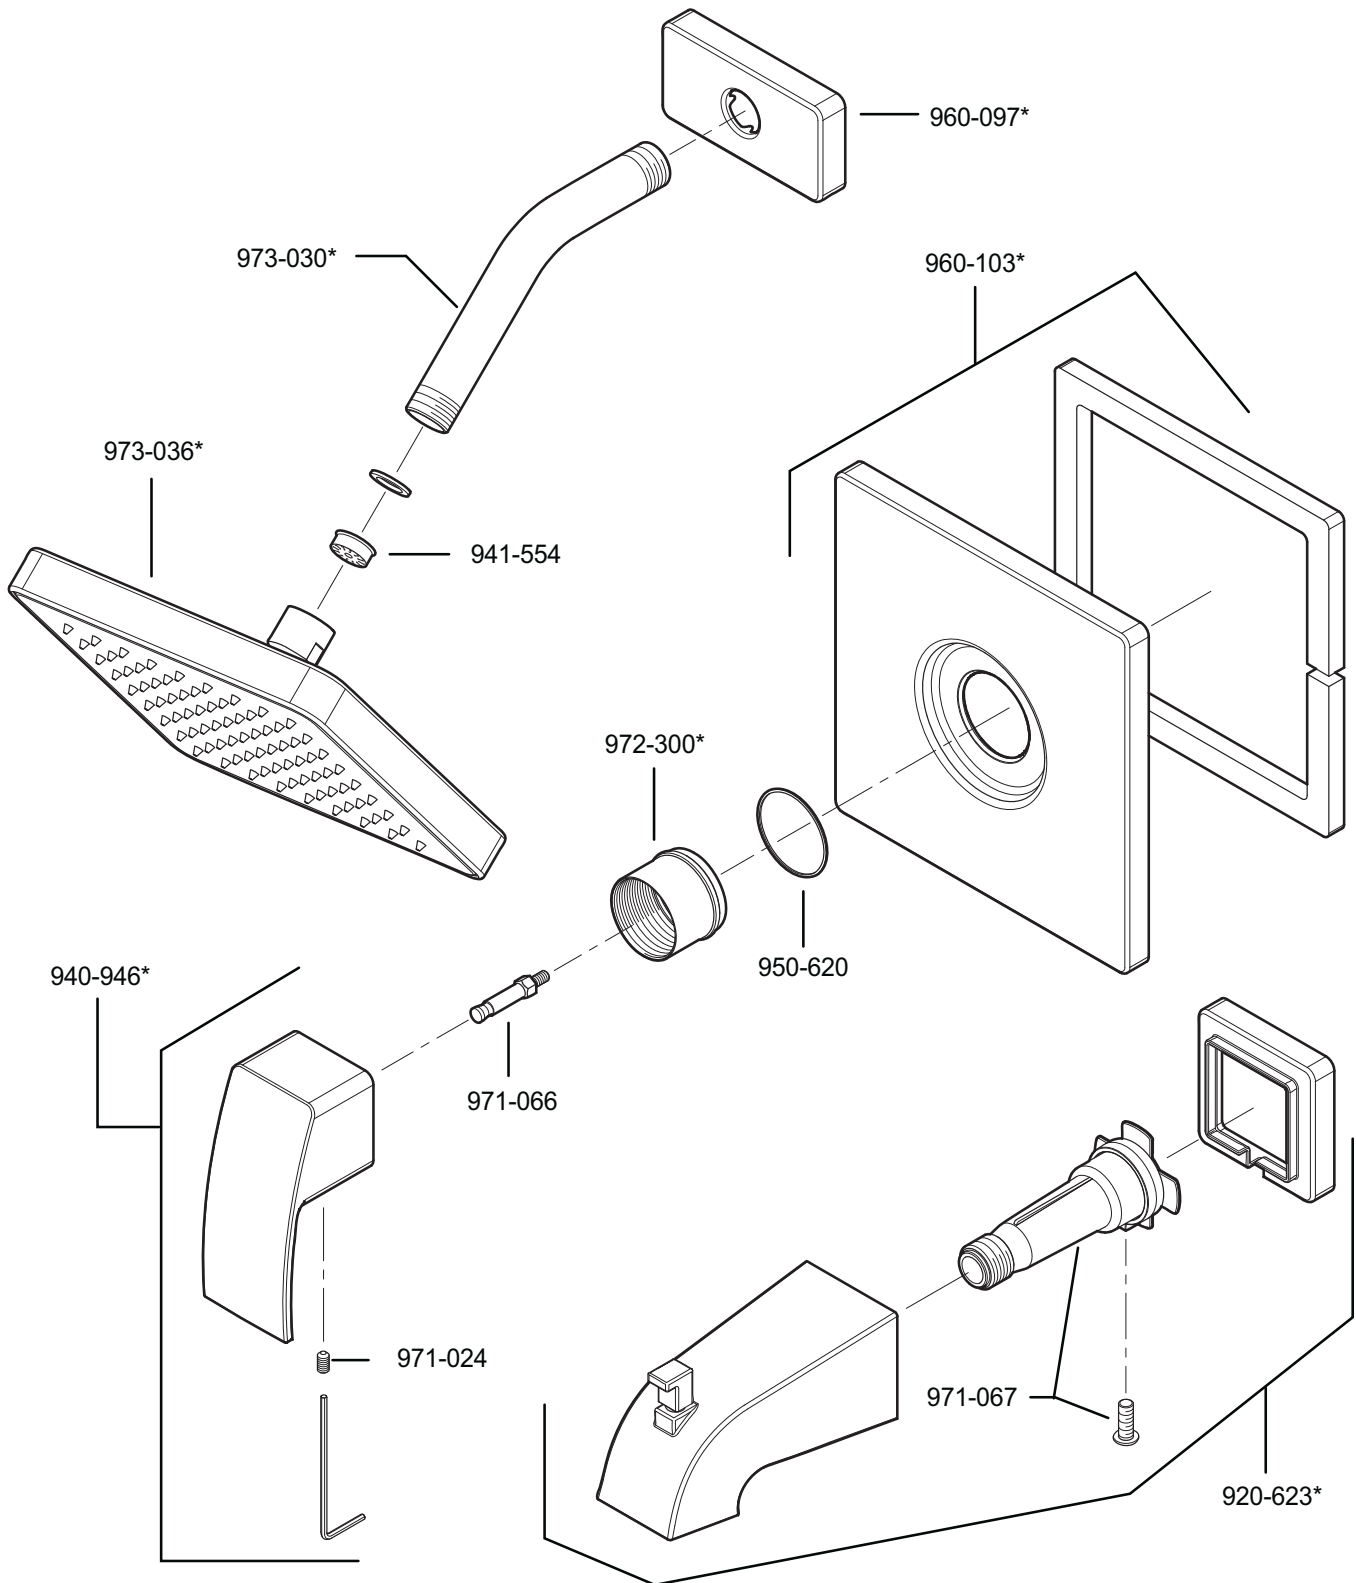

PARTS EXPLOSION

R89 Series Kenzo™ Tub & Shower Trim

FINISHES * Indicates Finish

A Polished Chrome	M Almond	U Rustic Bronze
B Black	N Antique Bronze	V PVD Polished Brass
E Rustic Pewter	P Polished Brass	W White
D PVD Polished Nickel	Q Satin Brass	Y Tuscan Bronze
J PVD Brushed Nickel	R Copper	Z Oil-Rubbed Bronze
K Satin Nickel	S Stainless Steel	
L Satin Stainless	T Biscuit	