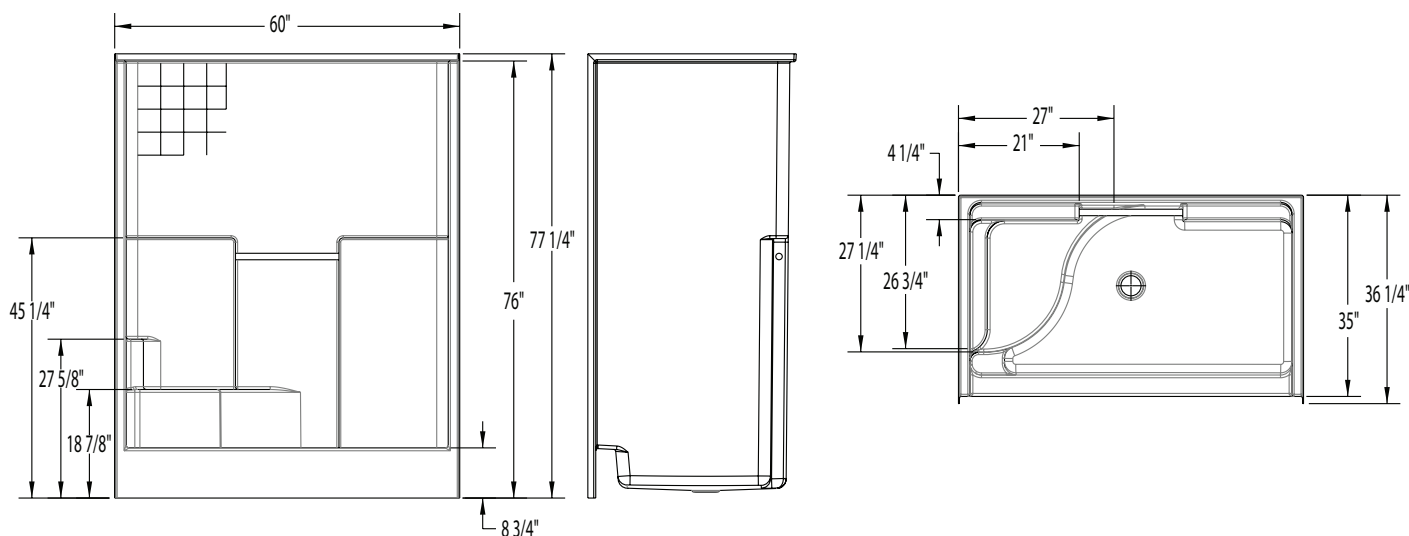

1603STC – EVERYDAY SHOWERS

60 x 35 x 76 inches

FEATURES

- Shower stall
- Smooth tile finish
- Molded seat (Left or right hand)
- Installed acrylic grab bar
- Molded toiletry shelves
- Slip-resistant textured bottom
- Center drain
- AcrylX™ applied acrylic surface
- Lifetime limited warranty

COLOR OPTIONS

Stock	Upgraded	Premium
Almond White	Linen/Biscuit Bone	Black Mexican Sand Sand Bar Sterling Silver

1603STC

60 x 35 x 76 inches

FEATURES

lbs Dimensional Tolerance $\pm \frac{3}{8}$ ". Dimensions needed for site preparation should be measured from the unit. Aquatic assumes no responsibility for preparatory work.

Model #	Material	Wall Finish	Pieces	Drain	Seat	Net Wt.	Pkg. Wt.
Shower #1603STC	AcrylX™	Smooth Tile	1	Center	1 seat (LH or RH)	138	143

DIMENSIONS

Specifications	inches
Width: Overall / Net	60
Depth: Overall / Net	36 1/4 / 35
Height: Overall / Net	77 1/4 / 76
Enclosure Opening	56
Skirt Height	8 3/4
Drain Rough-In (from Back Wall)	15 3/4
Drain Rough-In (from Side Wall)	30
Drain: Diameter / Clearance	3 1/4 / 1

FRAMING DIMENSIONS

Type	D Depth	W Width	H Height	A	B	C
Alcove	36 1/4	60 1/8	-	Box Out	30	15 3/4