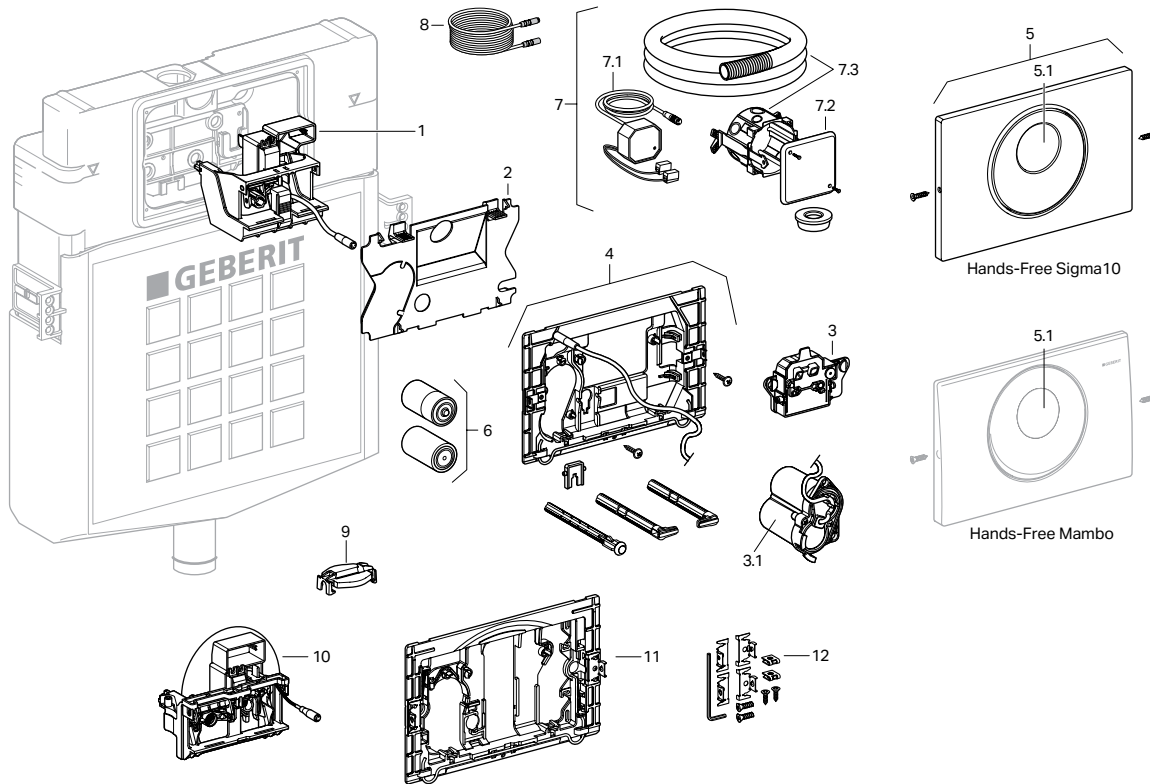

Replacement Parts

Geberit Hands-Free Sigma10 and Mambo Actuator

115.891 115.890 115.856

Actuator Dimensions: 9.7" x 6.5" (24.6 cm x 16.4 cm)

Item	Model No.	Description
1	1	241.150.00.1 Lifting device with servo-motor for WC-control
2	2	241.303.00.1 Protection plate for WC-control Sigma10 and Mambo
3	3	241.476.00.1 Electronic sensor for WC-control
3.1	3.1	242.870.00.1 Battery housing (only for 115.891)
4	4	242.871.00.1 Mounting frame for WC-control
5	5	242.781.SN.1 IR actuator plate for WC-control Sigma10 and Mambo
5.1	5.1	241.478.00.1 IR window with adapter for WC-control Sigma10 and Mambo
6	—	2 batteries, LR20 (standard) "D" cells
7	7	115.861.00.1 Control installation set
7.1	7.1	241.149.00.1 Power supply unit
7.2	7.2	241.161.00.1 Cover for housing for electric socket
7.3	7.3	241.302.00.1 Housing for electric socket
8	8	241.831.00.1 Extension mains cable
9	9	242.975.11.1 Flush valve crown
	10	243.356.00.1 Lifting device WC-control 2x4 (2016 version)
	11	242.425.00.1 Mounting frame for Mambo
	12	241.877.00.1 Fastening set for mounting frame. Tool free assembly.

115.891 (Battery/DC), 115.890 (AC), 115.856 (AC)

Products marked with comply with the American Disabilities Act (ADA) when installed per the requirements of the latest ADA Accessibility Guidelines (ADAAG) and/or ICC/ANSI A117.1.