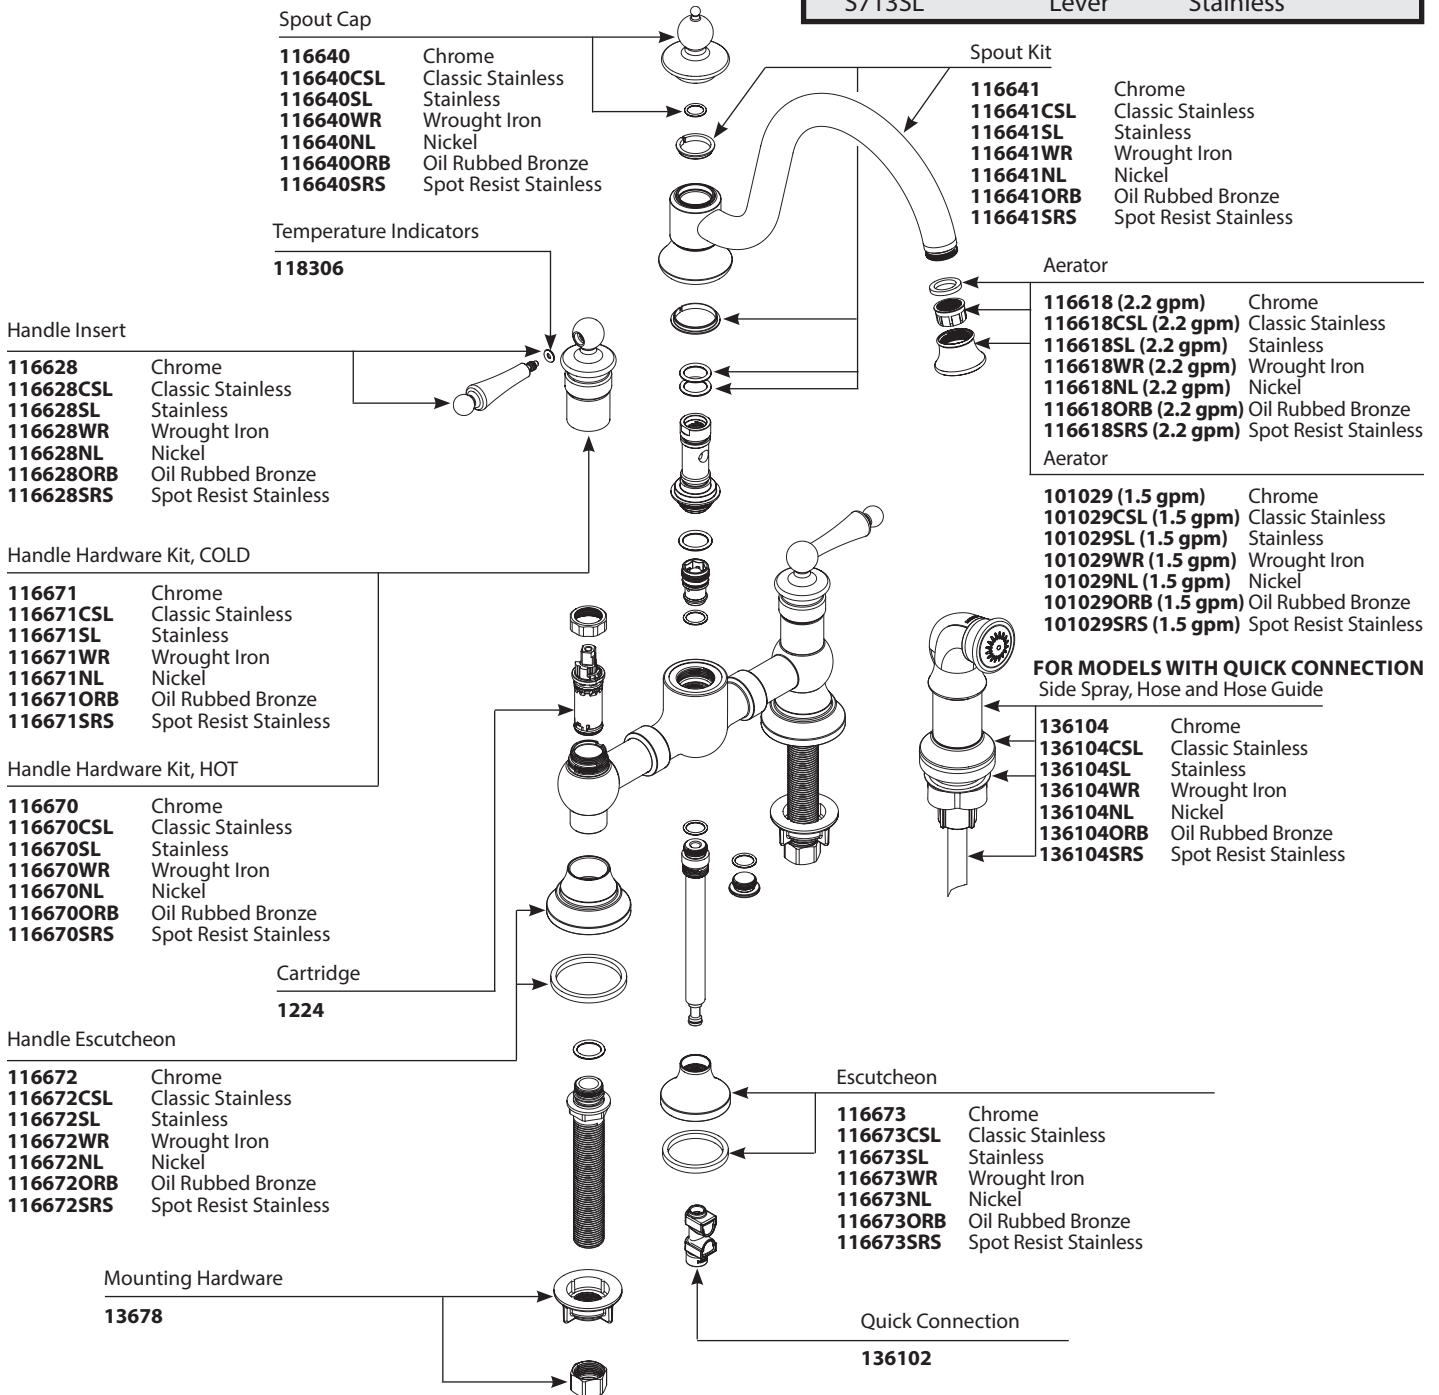

Buy it for looks. Buy it for life.[®]

There is more than 1 version of this model.
Page down to identify the version you have.

■ Order by Part Number

Illustrated Parts

WATERHILL™ Two-Handle Kitchen Bridge Faucet with Side Spray		
<u>MODEL</u>	<u>HANDLE</u>	<u>FINISH</u>
S713	Lever	Chrome
S713CSL	Lever	Classic Stainless
S713WR	Lever	Wrought Iron
S713ORB	Lever	Oil Rubbed Bronze
S713SRS	Lever	Spot Resist Stainless
<u>DISCONTINUED</u>		
S713NL	Lever	Nickel
S713SL	Lever	Stainless

Buy it for looks. Buy it for life.®

Illustrated Parts

■ Order by Part Number

WATERHILL™		
Two-Handle Kitchen Bridge Faucet with Side Spray		
MODEL	HANDLE	FINISH
S713	Lever	Chrome
S713CSL	Lever	Classic Stainless
S713WR	Lever	Wrought Iron
S713ORB	Lever	Oil Rubbed Bronze
DISCONTINUED		
S713NL	Lever	Nickel
S713SL	Lever	Stainless