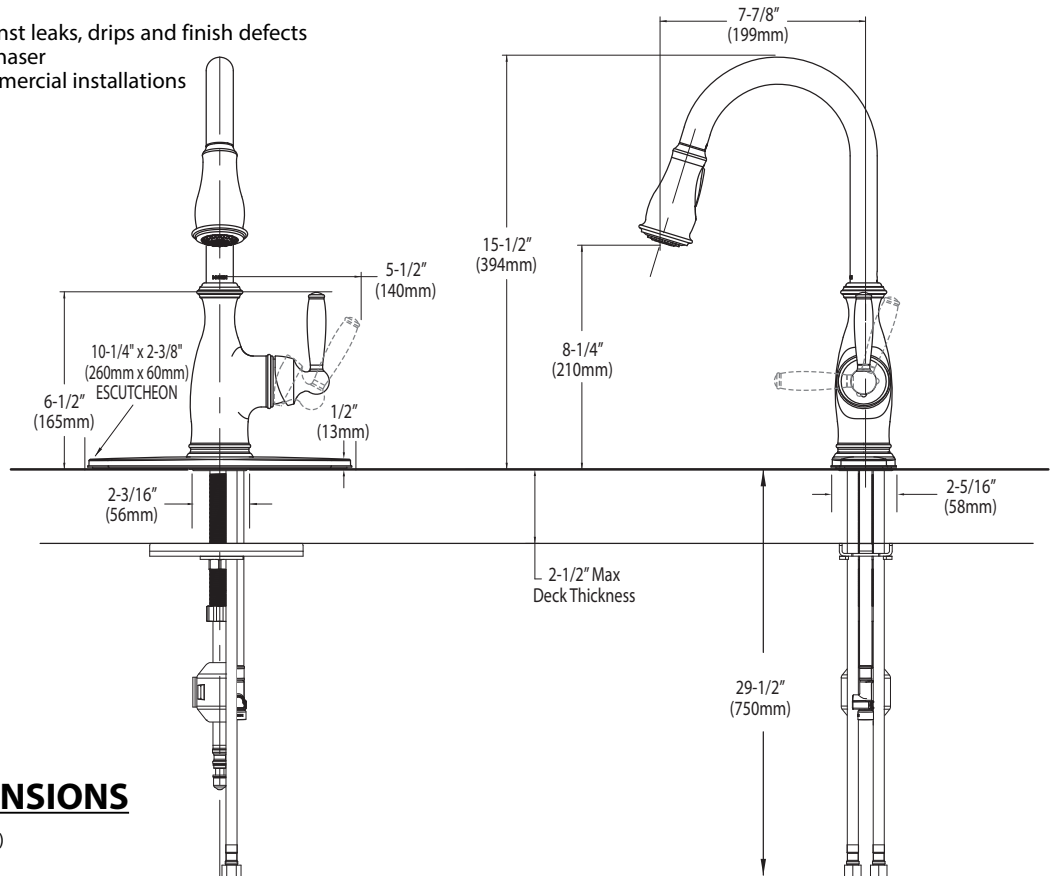

OPERATION

- Lever style handle
- Temperature controlled by 100° arc of handle travel
- Operates with less than 5 lbs. of force
- Operates in stream or spray mode in the pullout or retracted position
- When filling a vessel outside the sink, the pause feature conveniently stops the flow of water as the wand passes over the counter top

BRANTFORD™ Single Handle High Arc Pulldown Kitchen Faucet

Models: 7185 series

NOTE: THIS FAUCET IS DESIGNED TO BE INSTALLED
THRU 1 OR 3 HOLES, 1-1/2" (38mm) MIN. DIA.

CRITICAL DIMENSIONS

(DO NOT SCALE)

TO ORDER PARTS CALL: 1-800-BUY-MOEN

www.moen.com

Buy it for looks. Buy it for life.®

Specifications

FAUCET DESCRIPTION

- Reflex™ pulldown system offers smooth operation, easy movement and secure docking
- Metal construction with various finishes identified by suffix
- Quick connect installation
- Pullout spray with 68" braided hose
- Flexible supply lines with 3/8" compression fittings
- High arc spout provides height and reach to fill or clean large pots while pull out wand provides the maneuverability for cleaning or rinsing
- 360° rotating spout