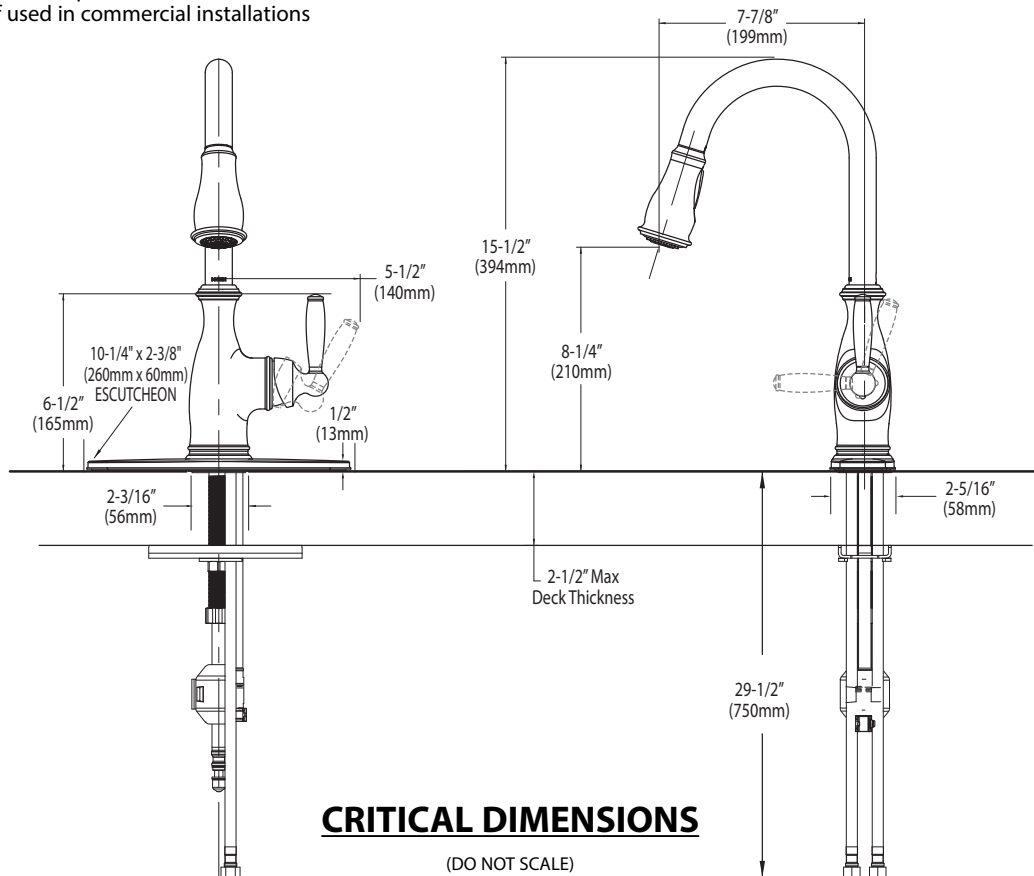

www.moen.com

Buy it for looks. Buy it for life.®

Specifications

FAUCET DESCRIPTION

- Reflex™ pulldown system offers smooth operation, easy movement and secure docking
- Metal construction with various finishes identified by suffix
- Quick connect installation
- Pullout spray with 68" braided hose
- Flexible supply lines with 3/8" compression fittings
- High arc spout provides height and reach to fill or clean large pots while pull out wand provides the maneuverability for cleaning or rinsing
- 360° rotating spout

OPERATION

- Lever style handle
- Temperature controlled by 100° arc of handle travel
- Operates with less than 5 lbs. of force
- Operates in stream or spray mode in the pullout or retracted position
- When filling a vessel outside the sink, the pause feature conveniently stops the flow of water as the wand passes over the counter top

FLOW

- Flow is limited to 1.5 gpm (5.7 L/min) at 60 psi

CARTRIDGE

- 1255™ Duralast™ cartridge for Single-Handle Faucets

STANDARDS

- Third party certified to IAPMO Green, ASME A112.18.1/CSA B125.1 and all applicable requirements referenced therein including NSF 61/9
- Meets CalGreen and Georgia SB370 requirements
- Complies with California Proposition 65 and with the Federal Safe Drinking Water Act
- The backflow protection system in the device consists of two independently operating check valves, a primary and a secondary which prevent backflow

Models: 7185 series

NOTE: THIS FAUCET IS DESIGNED TO BE INSTALLED
THRU 1 OR 3 HOLES, 1-1/2" (38mm) MIN. DIA.

CRITICAL DIMENSIONS

(DO NOT SCALE)

TO ORDER PARTS CALL: 1-800-BUY-MOEN

www.moen.com