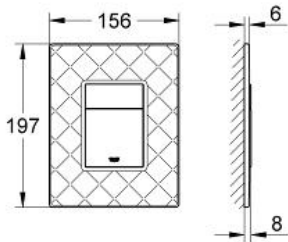

# SKATE COSMOPOLITAN Wall Plate

MODEL # 38913XM0

*Pure Freude  
an Wasser*

**GROHE**  
WAVE

**Product Description:**  
**SKATE COSMOPOLITAN  
Wall Plate**

**Standard Specification:**

- With leather surface, quilted
- For dual flush or start & stop actuation
- For pneumatic discharge valve AV1
- Vertical and horizontal installation
- 6" x 7¾"
- Fixing frame with mounting-set
- Not suitable for flushing cistern 1.6 gal
- **GROHE StarLight** finish
- **GROHE EcoJoy** technology for less water and perfect flow