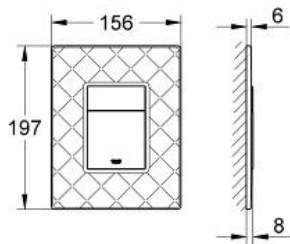

# SKATE COSMOPOLITAN Wall Plate

MODEL # 38913XN0

*Pure Freude  
an Wasser*

**Product Description:**  
**SKATE COSMOPOLITAN**  
**Wall Plate**

**Standard Specification:**

- With leather surface, quilted
- For dual flush or start & stop actuation
- For pneumatic discharge valve AV1
- Vertical and horizontal installation
- 6" x 7¾"
- Fixing frame with mounting-set
- Not suitable for flushing cistern 1.6 gal
- **GROHE EcoJoy** technology for less water and perfect flow