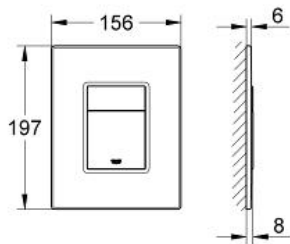

SKATE COSMOPOLITAN Wall Plate

MODEL # 38914XM0

*Pure Freude
an Wasser*

GROHE

Product Description:
**SKATE COSMOPOLITAN
Wall Plate**

Standard Specification:

- With leather surface
- For dual flush or start & stop actuation
- For pneumatic discharge valve AV1
- Vertical and horizontal installation
- 6" x 7¾"
- Fixing frame with mounting-set
- Not suitable for flushing cistern 1.6 gal
- **GROHE EcoJoy** technology for less water and perfect flow