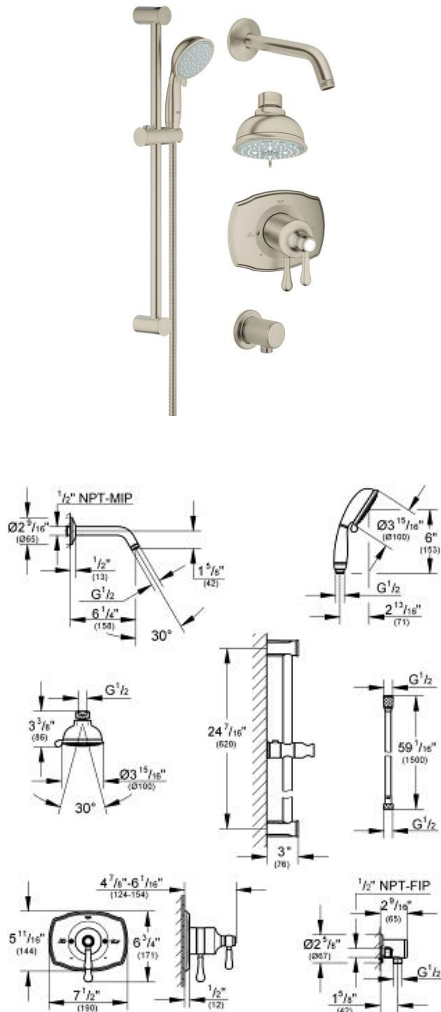

GROHFLEX SHOWER SET

Thermostat valve

MODEL # 35053EN0

Pure Freude
an Wasser

GROHE

Product Description:
GROHFLEX SHOWER SET
Thermostat valve

Standard Specification:

- Shower combination
- Consisting of:
 - New Tempesta Rustic 100 shower head - 4 spray 2.0gpm (26 045)
 - Relexa 6 5/8" shower arm (27 412)
 - GrohFlex PBV Authentic dual function (19 844)
 - New Tempesta Rustic shower bar (27 519)
 - New Tempesta Rustic 100 hand shower - 2 spray 2.0 gpm (26 048)
 - Rotaflex shower hose (59") (28 417)
 - Relexa wall union (28 672)
 - Requires GrohFlex Universal Rough-In Box (35 026)

Applicable Codes & Standards:

- Energy Policy Act of 1992
- ASME A112.18.1/CSA B125.1

Color:

- 35053EN0 StarLight Chrome