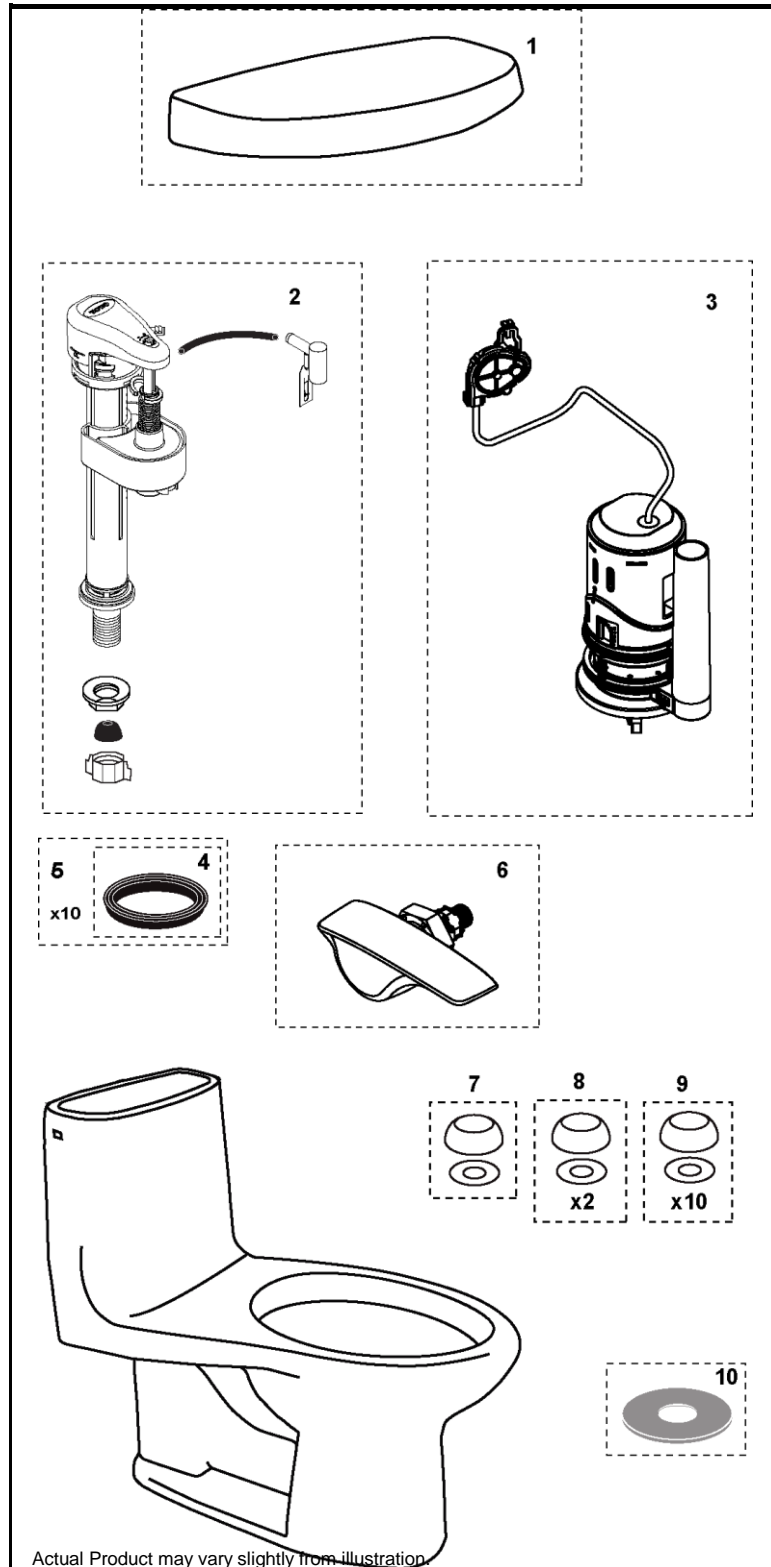

## Ultramax® II 1G 1.0 Gpf Toilet, Elongated, Tornado Flush™, Universal Height, (Including Right Hand Lever & CeFIONtect™)

Item	Part	Description
1	TCU604CRU#01	Tank Lid w/ gasket - Cotton
	TCU604CRU#03	Tank Lid w/ gasket - Bone
	TCU604CRU#11	Tank Lid w/ gasket - Colonial White
	TCU604CRU#12	Tank Lid w/ gasket - Sedona Beige
	TCU604CRU#51	Tank Lid w/ gasket - Ebony
2	TSU55A	Fill Valve
3	THU421-A	Flush Tower Valve
	THU732	Flush Tower Valve for Right Hand
4	9BU002E	Flush Valve Gasket (1 piece)
5	THU097	Flush Valve Gasket (10 pieces)
6	THU476#CP	Trip Lever Handle - Chrome Plated
	THU657#CP	Trip Lever Handle - Chrome Plated Right Hand
7	THU044#01	Bolt Cap Set - Cotton (1 set)
	THU044#03	Bolt Cap Set - Bone (1 set)
	THU044#11	Bolt Cap Set - Colonial White (1 set)
	THU044#12	Bolt Cap Set - Sedona Beige
	THU044#51	Bolt Cap Set - Ebony
8	THU044S#01	Bolt Cap Set - Cotton (2 pieces)
	THU044S#03	Bolt Cap Set - Bone (2 pieces)
	THU044S#11	Bolt Cap Set - Colonial White (2 pieces)
	THU044S#12	Bolt Cap Set - Sedona Beige (2 pieces)
	THU044#51	Bolt Cap Set - Ebony (2 pieces)
9	THU098#01	Bolt Cap Set - Cotton (20 pieces)
	THU098#03	Bolt Cap Set - Bone (20 pieces)
	THU098#11	Bolt Cap Set - Colonial White (20 pieces)
	THU098#12	Bolt Cap Set - Sedona Beige (20 pieces)
	THU098#51	Bolt Cap Set - Ebony (20 pieces)
10	9BU094	Seal Gasket for Flush Valve (1 piece)