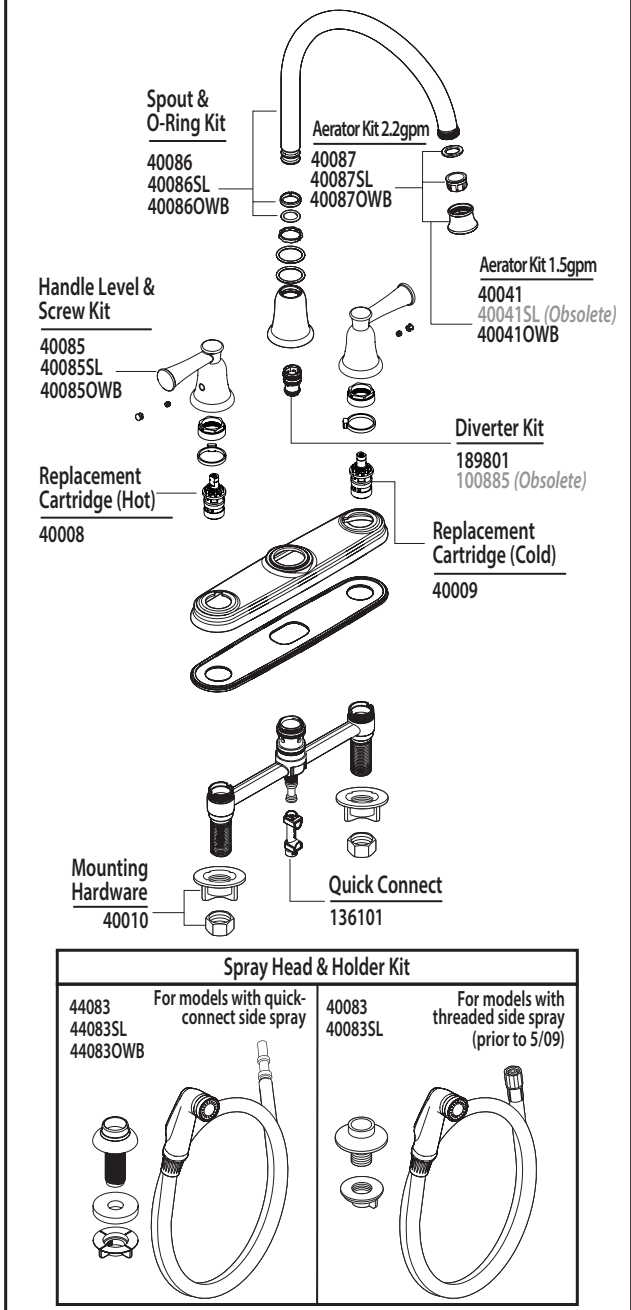

A Moen Incorporated Brand

■ Order by Part Number

PARTS SHEET

Two Handle High-Arc Kitchen Faucet

Model: CA41613 series
with side spray

Model: CA41611 series
less side spray

PART NUMBERS

Números de partes / Numéro de pièces

For Models prior to 12/2008

Diverter Kit — 14960

For Models prior to 1/2013

Handle Cap & Screw Kit — 40084
40084SL
40084OWB