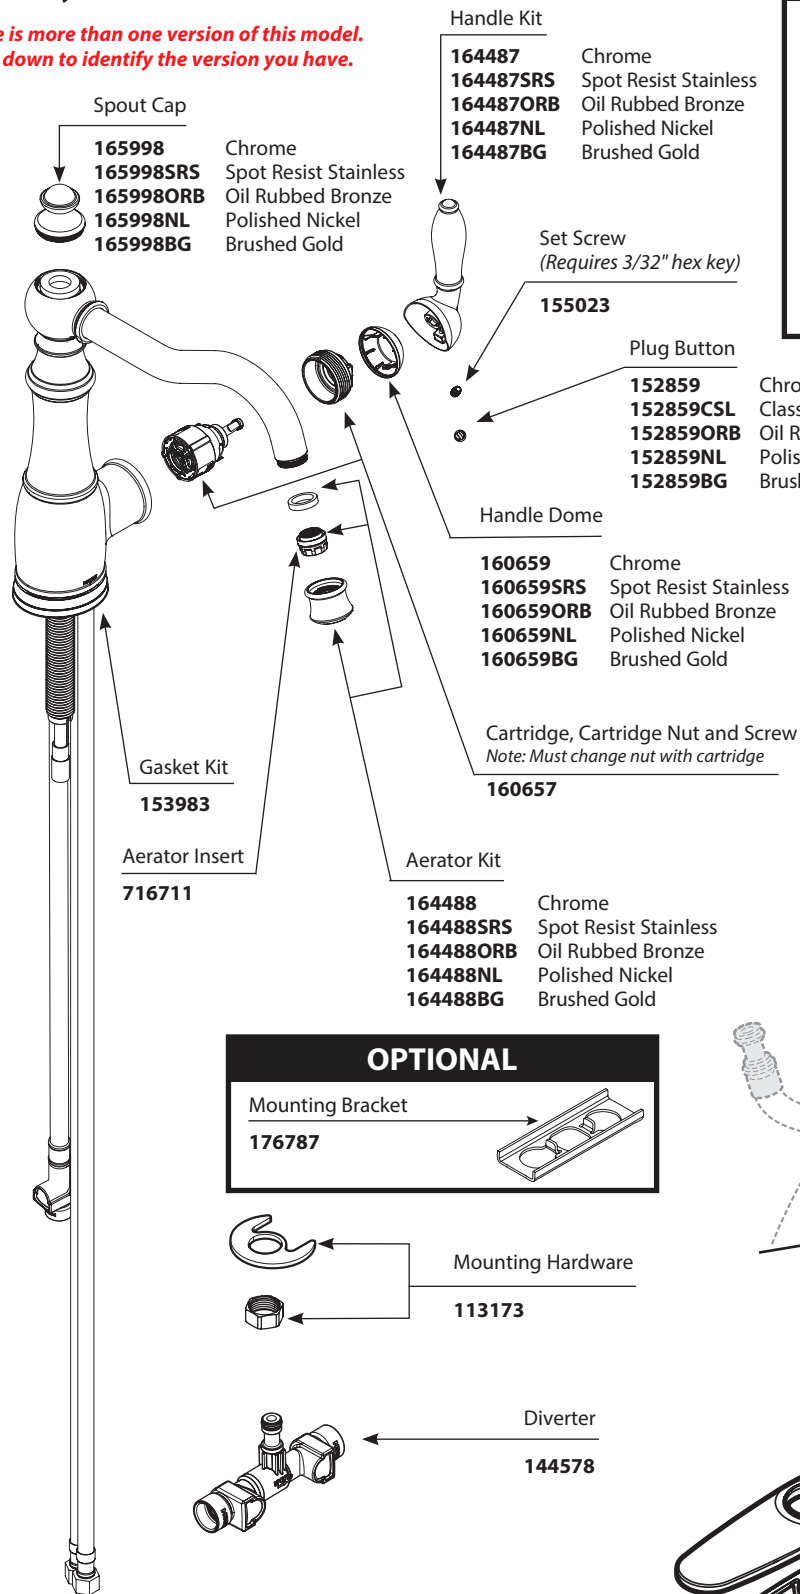

MOEN®

Illustrated Parts

■ Order by Part Number

There is more than one version of this model. Page down to identify the version you have.

WEYMOUTH™ Single-Handle Kitchen Faucet with matching Side Spray	
MODELS	FINISH
S72101	Chrome
S72101SRS	Spot Resist Stainless
S72101ORB	Oil Rubbed Bronze
S72101NL	Polished Nickel
S72101BG	Brushed Gold

OPTIONAL

Mounting Bracket

176787

Mounting Hardware

113173

Diverter

144578

Optional Deck Plate & Gasket

- 141002 Chrome
- 141002SRS Spot Resist Stainless
- 141002ORB Oil Rubbed Bronze
- 141002NL Polished Nickel
- 141002BG Brushed Gold

■ Order by Part Number

WEYMOUTH™ Single-Handle Kitchen Faucet with matching Side Spray	
MODELS	FINISH
S72101	Chrome
S72101SRS	Spot Resist Stainless
S72101ORB	Oil Rubbed Bronze
S72101NL	Polished Nickel