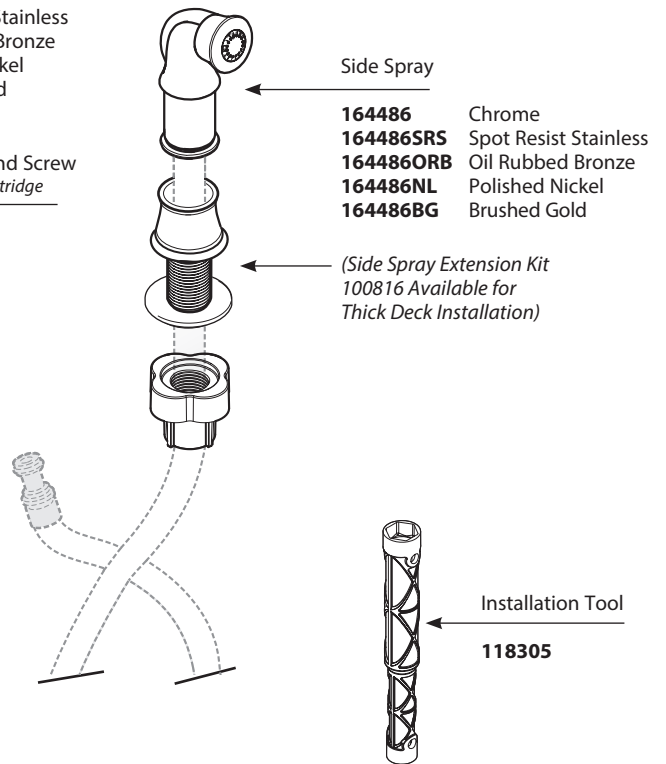

MOEN®

Illustrated Parts

■ Order by Part Number

There is more than one version of this model. Page down to identify the version you have.

WEYMOUTH™ Single-Handle Kitchen Faucet with matching Side Spray	
MODELS	FINISH
S72101	Chrome
S72101SRS	Spot Resist Stainless
S72101ORB	Oil Rubbed Bronze
S72101NL	Polished Nickel
S72101BG	Brushed Gold

OPTIONAL

Mounting Bracket

176787

Mounting Hardware

113173

Diverter

144578

Optional Deck Plate & Gasket

- 141002 Chrome
- 141002SRS Spot Resist Stainless
- 141002ORB Oil Rubbed Bronze
- 141002NL Polished Nickel
- 141002BG Brushed Gold

■ Order by Part Number

WEYMOUTH™ Single-Handle Kitchen Faucet with matching Side Spray	
MODELS	FINISH
S72101	Chrome
S72101SRS	Spot Resist Stainless
S72101ORB	Oil Rubbed Bronze
S72101NL	Polished Nickel