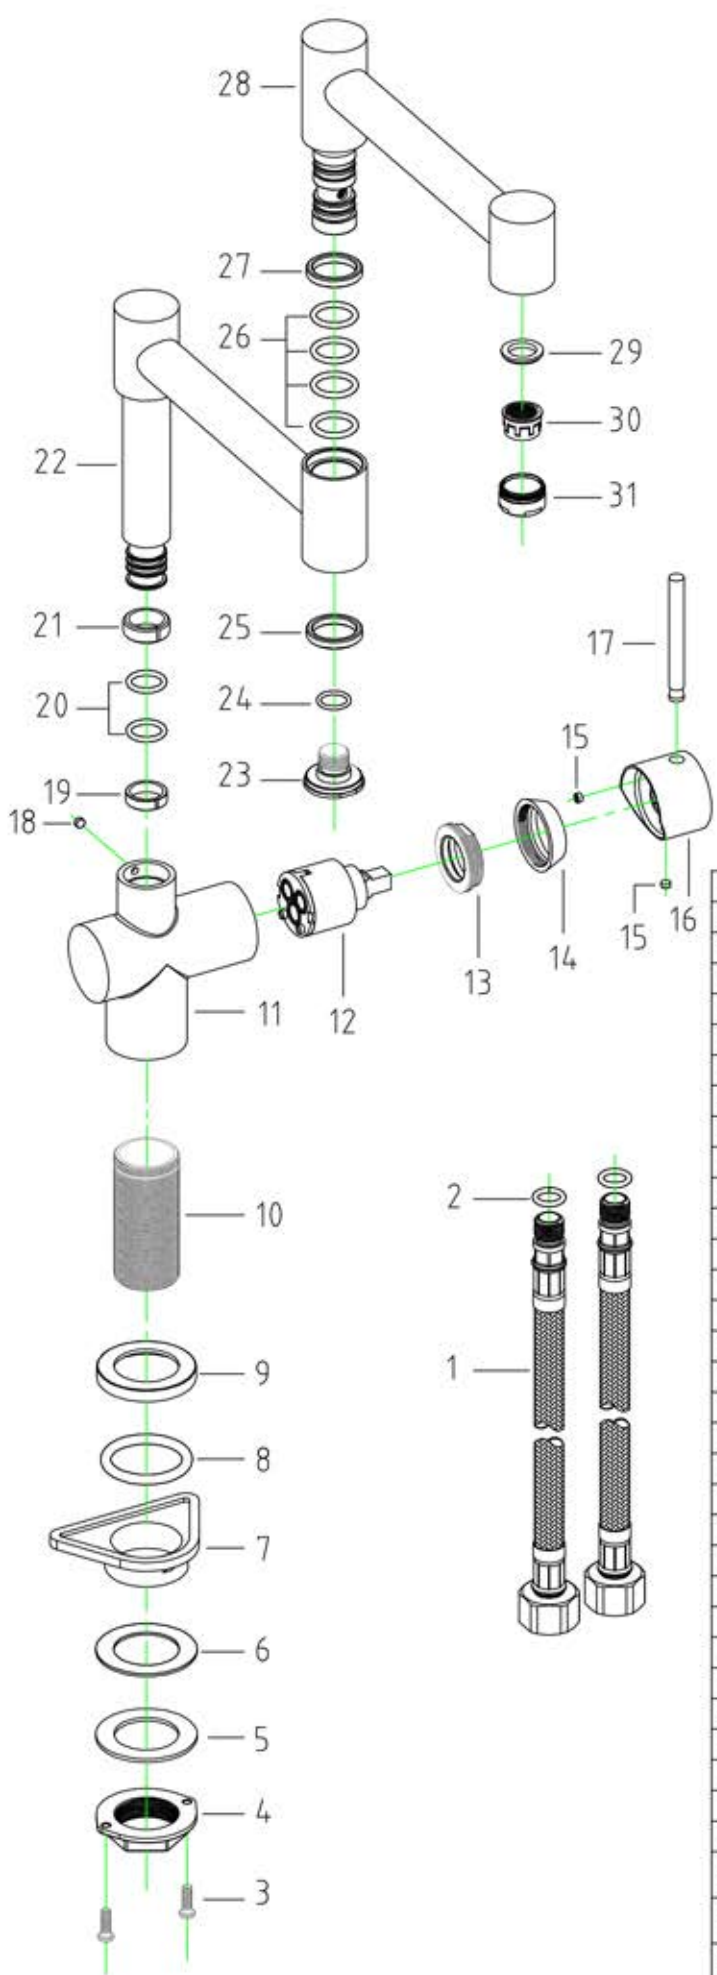

AB2038

NO	Parts models	Name of parts	QTY	Specifications	Material	Remarks
31	V140A	aerator cover	1	φ24.2 L13	304	brushed
30	40100500002	aerator	1	M24×1	plastic	DVGW
29	TJP-230150550	gasket	1	φ23×φ15×5.5	dingqing	black
28	GT2038-03/H	spout	1	φ25	304	brushed
27	GT2038-04	gasket	1	φ29.4	plastic	black
26	OXQ-160300-NJ	O ring	4	φ16×3	dingqing	black
25	GT2038-04	gasket	1	φ29.4	plastic	black
24	OXQ-140200-NJ	O ring	1	φ14×2	dingqing	black
23	GT2038-06	screw	1	M16×1.25	304	brushed
22	GT2038-02/H	spout	1	φ25	304	brushed
21	V811	underneath pipe	1	φ24.4	plastic	white
20	OXQ-160250-NJ	O ring	2	φ16×2.5	dingqing	blue
19	V812	plastic sleeve	1	φ21.8	plastic	white
18	LS-050050N-B	screw	1	M5 L5	304	remove burr
17	V813	handle lever	1	φ8 L55	304	brushed
16	V458	handle cover	1	φ42	304	brushed
15	LS-050040N-A	screw	2	M5 L4	304	remove burr
14	V459	fixed cover	1	M34×1	304	brushed
13	V460	screw nut	1	M37×1 M34×1	304	brushed
12	K 35 A	cartridge	1	35#	ceramic	KEROX
11	GT2037-01/H	body	1	M34×1.5	304	brushed
10	V115	screw nut	1	M34×1.5	304	remove burr
9	V463A	base	1	φ52	304	brushed
8	OXQ-480525-WJ	O ring	1	φ48×5.25	dingqing	black
7	V814	plastic base	1	φ37.5	plastic	white
6	PDP-530340200	rubber ring	1	φ53×φ34.5×2	rubber	black
5	V125	gasket	1	φ53×φ34.5×1.5	304	remove burr
4	V122	screw nut	1	M34×1.5	304	remove burr
3	LS-050160S-B	screw	2	M5 L16	304	remove burr
2	OXQ-080180-NJ	O ring	2	φ8×1.8	dingqing	black
1	JSG-G3/8M10500-1	flexible hose	2	M10×1 L500	304	KTW
NO Parts models Name of parts QTY Specifications Material Remarks						
Series name		Drawing people		Stronge Zeng	inspector	Norman Yang
Customer number		Factory nuber		GT2038	date	2014-12-26
Product name		Sink Mixer			Editions	A