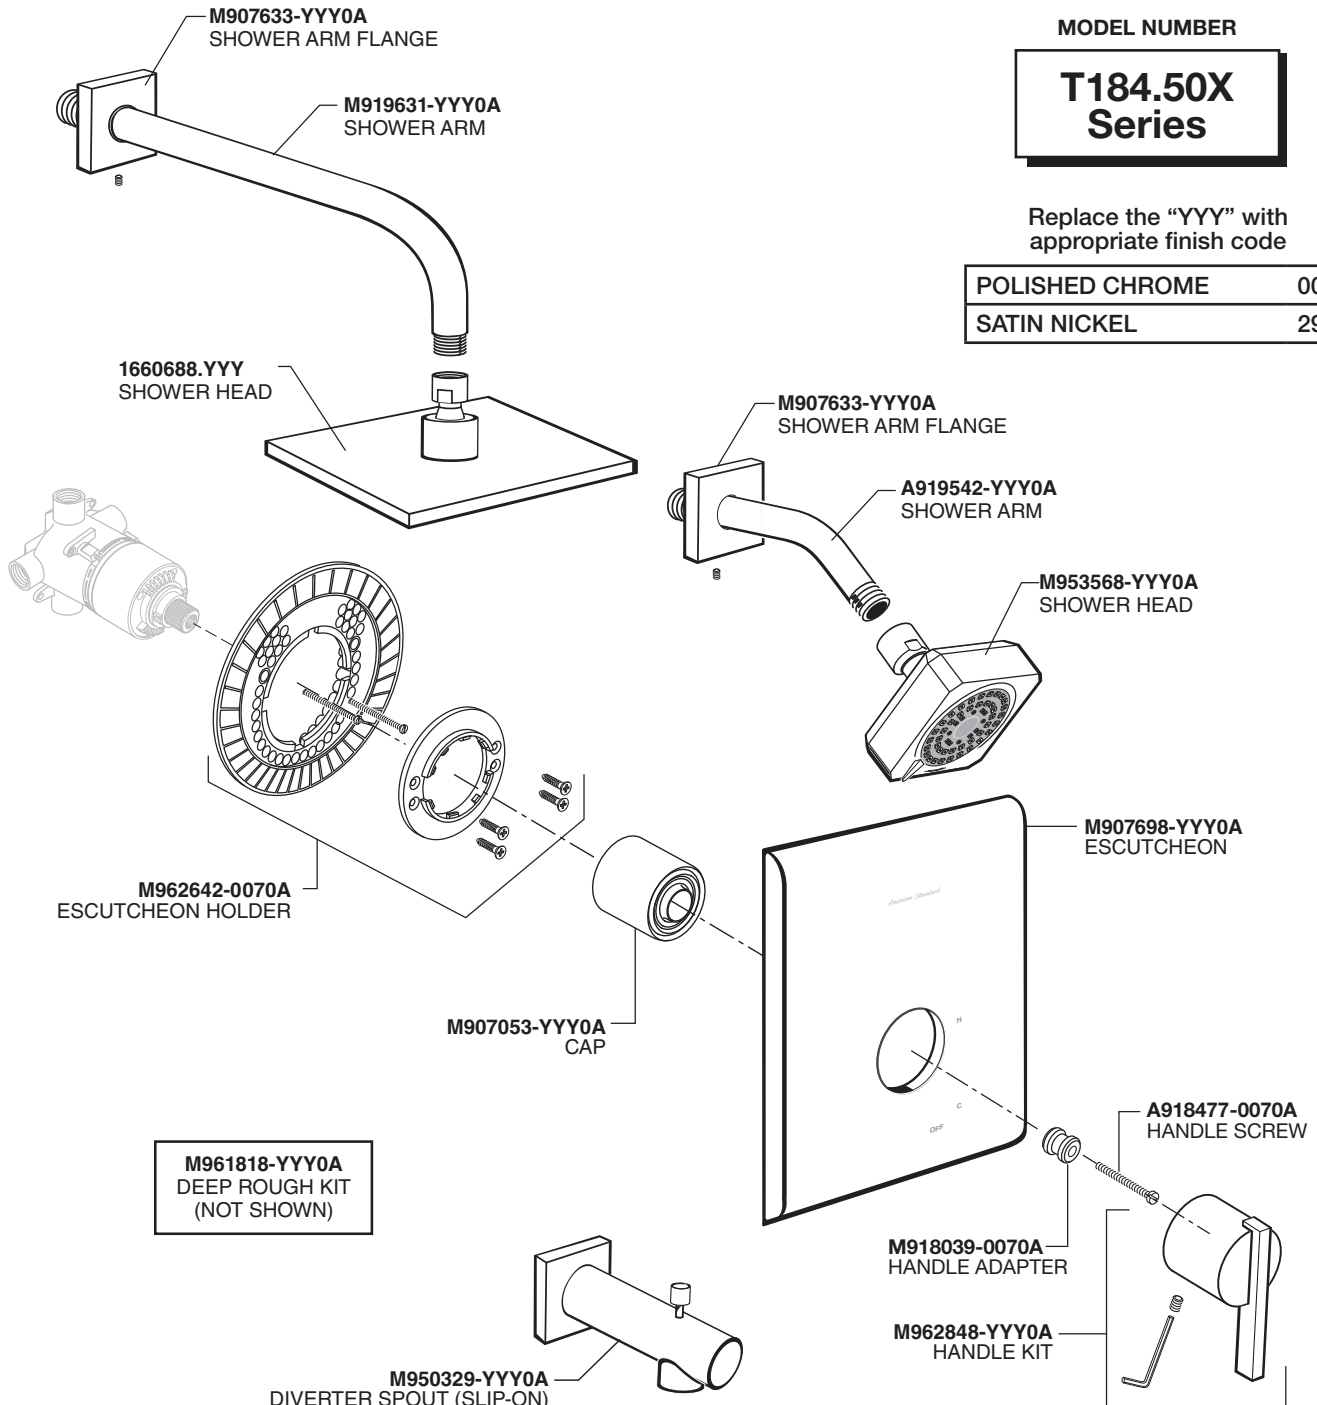

## TIMES SQUARE® PRESSURE BALANCE BATH AND SHOWER TRIM KIT

MODEL NUMBER

**T184.50X  
Series**

Replace the "YYY" with  
appropriate finish code

POLISHED CHROME	002
SATIN NICKEL	295