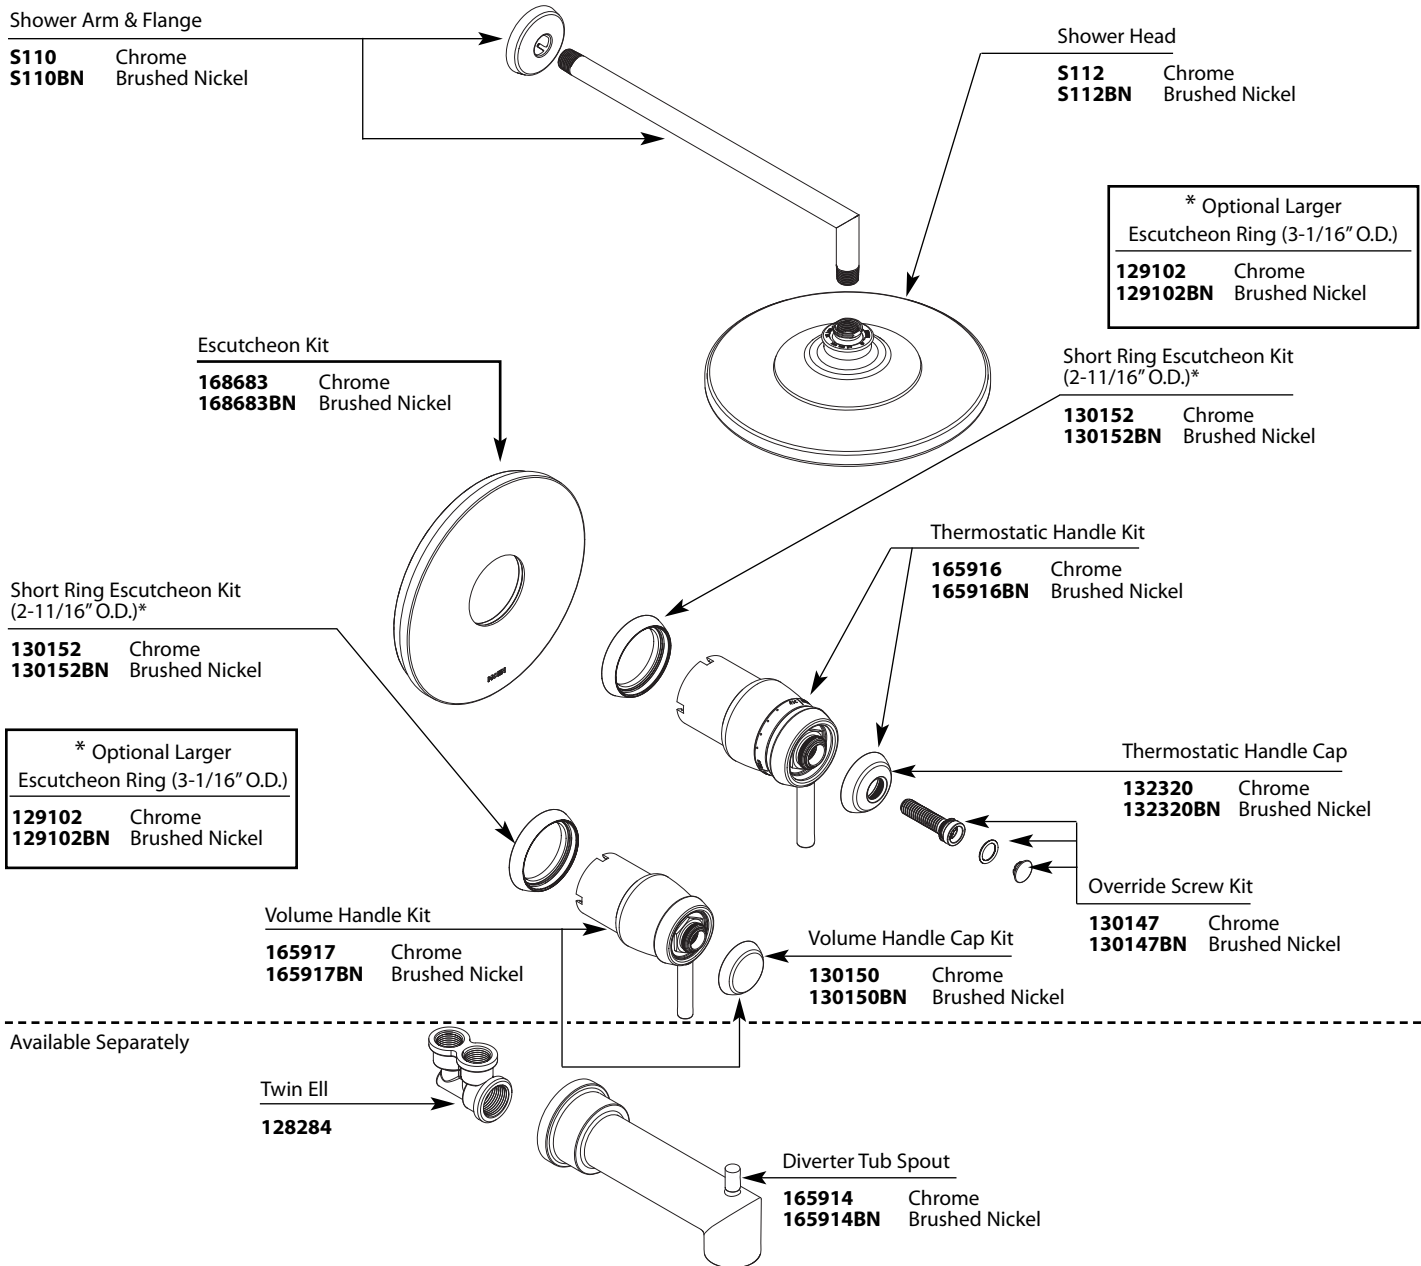

# Illustrated Parts

| <b>ARRIS™</b>                                  |                        |                         |                |
|--|------------------------|-------------------------|----------------|
| <b>ExacTemp® 3/4" Thermostatic Shower Trim</b> |                        |                         |                |
| <u>FLOW VALVE TRIM</u>                         | <u>VALVE TRIM ONLY</u> | <u>SHOWER TRIM ONLY</u> | <u>FINISH</u>  |
| TS33003  | TS33002                | TS33001                 | Chrome         |
| TS33003BN                                      | TS33002BN              | TS33001BN               | Brushed Nickel |

- **Order by Part Number**
- **Trim can be used with S3371 3/4" Thermostatic & S3600 Volume Control valves**

**TO ORDER PARTS CALL: 1-800-BUY-MOEN**

**www.moen.com**