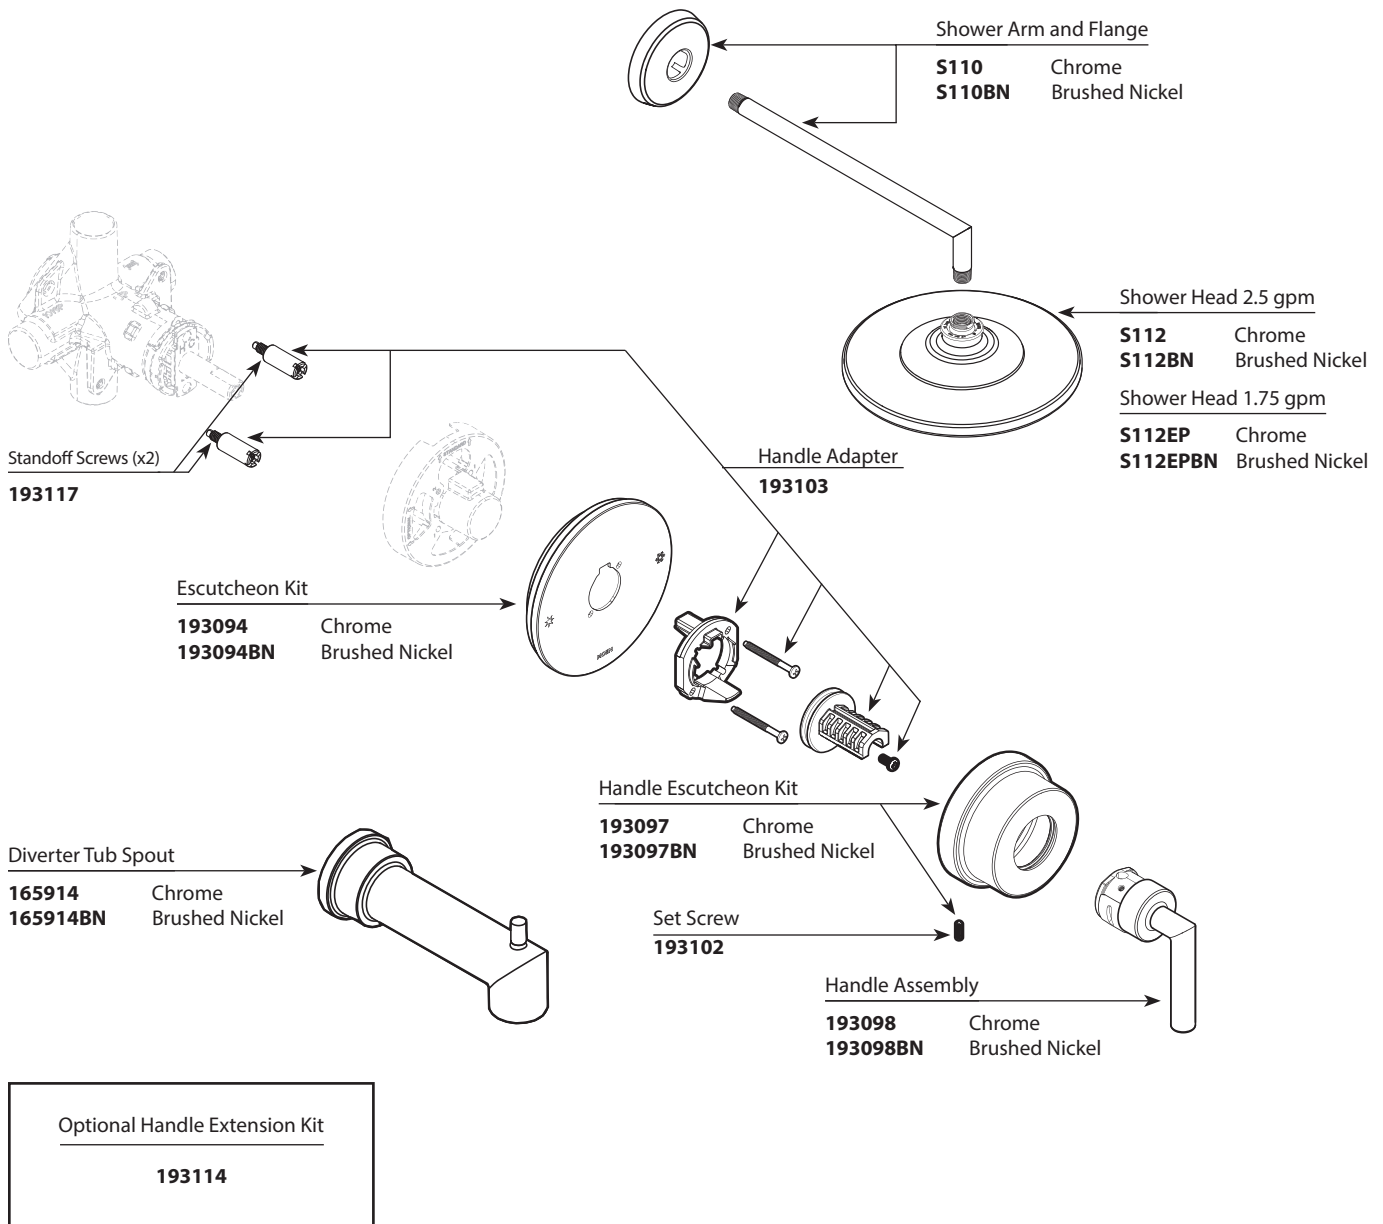

■ Order by Part Number

■ Trim can be used with 2500 series or 62300 series valve.

*There is more than 1 version of this model.
Page down to identify the version you have.*

ARRIS™ Single-Handle Posi-Temp® Tub/Shower Trim			
<u>Valve Trim Only</u>	<u>Shower Trim Only</u>	<u>Tub Shower Trim</u>	<u>Finish</u>
TS22001	TS22002	TS22003	Chrome
TS22001BN	TS22002BN	TS22003BN	Brushed Nickel
	TS22002EP	TS22003EP	Chrome
	TS22002EPBN	TS22003EPBN	Brushed Nickel
	TS22002NH	TS22003NH	Chrome
	TS22002NHBN	TS22003NHBN	Brushed Nickel

- Order by Part Number
- Trim can be used with 2500 series or 62300 series valves

ARRIS™ Single-Handle Posi-Temp® Tub/Shower Trim			
VALVE TRIM ONLY	SHOWER TRIM ONLY	TUB SHOWER TRIM	FINISH
TS22001	TS22002	TS22003	Chrome
TS22001BN	TS22002BN	TS22003 BN	Brushed Nickel
	TS22002EP	TS22003 EP	Chrome
	TS22002EPBN	TS22003 EPBN	Brushed Nickel
	TS22002NH	TS22003 NH	Chrome
	TS22002NHBN	TS22003 NHBN	Brushed Nickel