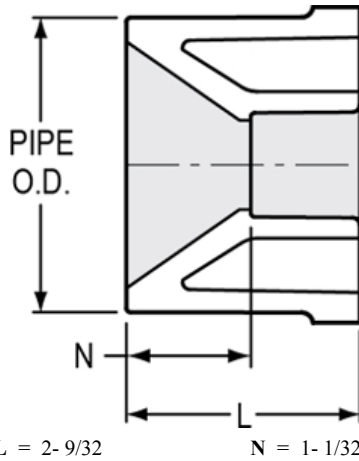

Part No: 437-336

Schedule 40 White

Bushing

Desc: 3X1-1/4 PVC RED BUSH SPIGOTXSOC SCH40

MSRP: 7.54

Part Code: 040

Weight(lbs): 0.489

Weight(kg): 0.222

Weight(gm): 222

Size: 3"X1-1/4"

Color: WHITE

Material: PVC

Connection Type Spigot x Socket
Reduction

L = 2- 9/32

N = 1- 1/32

Injection Molded Dimension References:

- G** = (LAYING LENGTH) intersection of center lines to bottom of socket/thread; 90° elbows, tees, crosses; ± 1/32 inch.
- H** = Intersection of center lines to face of fitting; 90° elbows tees, crosses; ± 1/32 inch.
- J** = Intersection of center lines to bottom of socket/thread; 45° elbows; ± 1/32 inch
- L** = Overall length of fittings; ± 1/16 inch.
- M** = Outside diameter of socket/thread hub; ± 1/16 inch.
- N** = Socket bottom to socket bottom; couplings; ± 1/16 inch.
- W** = Height of cap; ± 1/16 inch

Typical Molded Dimension References

The information printed here is based on current information & product design at the time of publication and is subject to change without notification. Spears® ongoing commitment to product improvement may result in some variation. No representation, guarantees or warranties of any kind are as to its accuracy, suitability for particular application or results to be obtained therefrom. For verification of technical data or additional information, please contact Spears® Technical Service Department :: WEST COAST : (818) 364-1611 - EAST COAST : (717) 938-9006