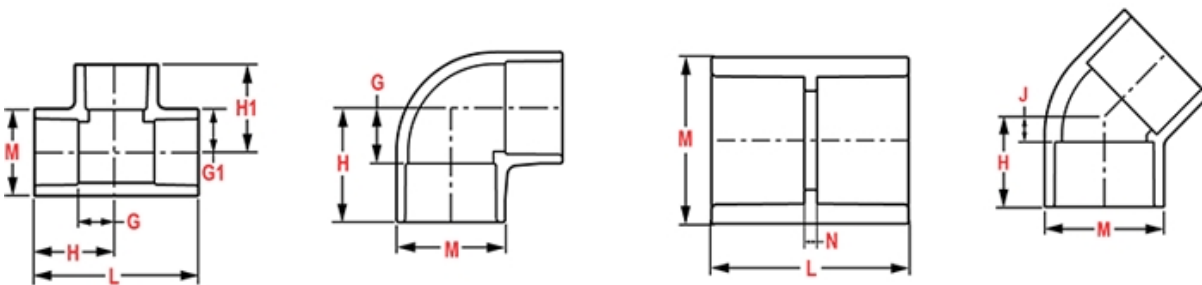

Typical Molded Dimension References

The information printed here is based on current information & product design at the time of publication and is subject to change without notification. Spears® ongoing commitment to product improvement may result in some variation. No representation, guarantees or warranties of any kind are as to its accuracy, suitability for particular application or results to be obtained therefrom. For verification of technical data or additional information, please contact Spears® Technical Service Department :: WEST COAST : (818) 364-1611 - EAST COAST : (717) 938-9006