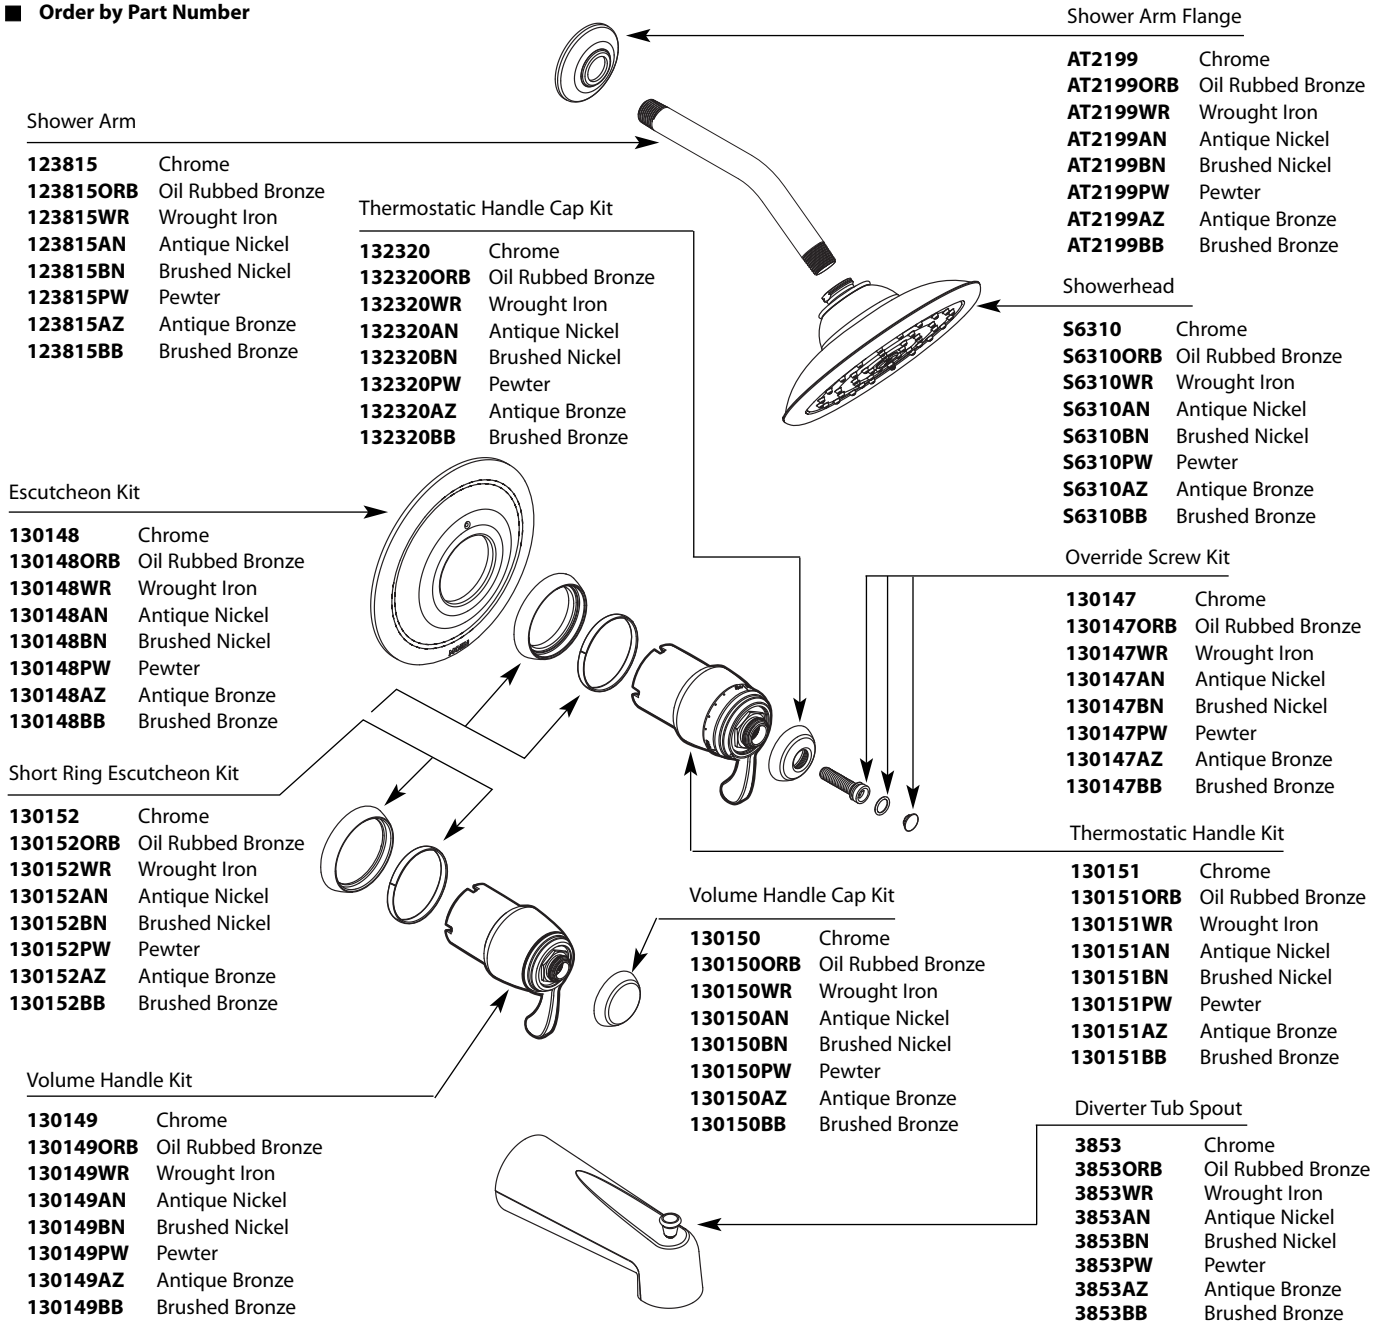

Buy it for looks. Buy it for life.®

Illustrated Parts

ExactTemp®

3/4" Thermostatic Tub/Shower (Trim Only)

VALVE TRIM ONLY			SHOWER ONLY TRIM			TUB/SHOWER		
MODEL	HANDLE	FINISH	MODEL	HANDLE	FINISH	MODEL	HANDLE	FINISH
TS3411	Lever	Chrome	TS3400	Lever	Chrome	TS3450	Lever	Chrome
TS3411ORB	Lever	Oil Rubbed Bronze	TS3400ORB	Lever	Oil Rubbed Bronze	TS3450ORB	Lever	Oil Rubbed Bronze
TS3411WR	Lever	Wrought Iron	TS3400WR	Lever	Wrought Iron	TS3450WR	Lever	Wrought Iron
TS3411AN	Lever	Antique Nickel	TS3400AN	Lever	Antique Nickel	TS3450AN	Lever	Antique Nickel
TS3411BN	Lever	Brushed Nickel	TS3400BN	Lever	Brushed Nickel	TS3450BN	Lever	Brushed Nickel
TS3411PW	Lever	Pewter	TS3400PW	Lever	Pewter	TS3450PW	Lever	Pewter
TS3411AZ	Lever	Antique Bronze	TS3400AZ	Lever	Antique Bronze	TS3450AZ	Lever	Antique Bronze
TS3411BB	Lever	Brushed Bronze	TS3400BB	Lever	Brushed Bronze	TS3450BB	Lever	Brushed Bronze

■ Order by Part Number

Buy it for looks. Buy it for life.®

Illustrated Parts

■ Order by Part Number

**ExactTemp®
3/4" Thermostatic Valve**

MODEL
S3371