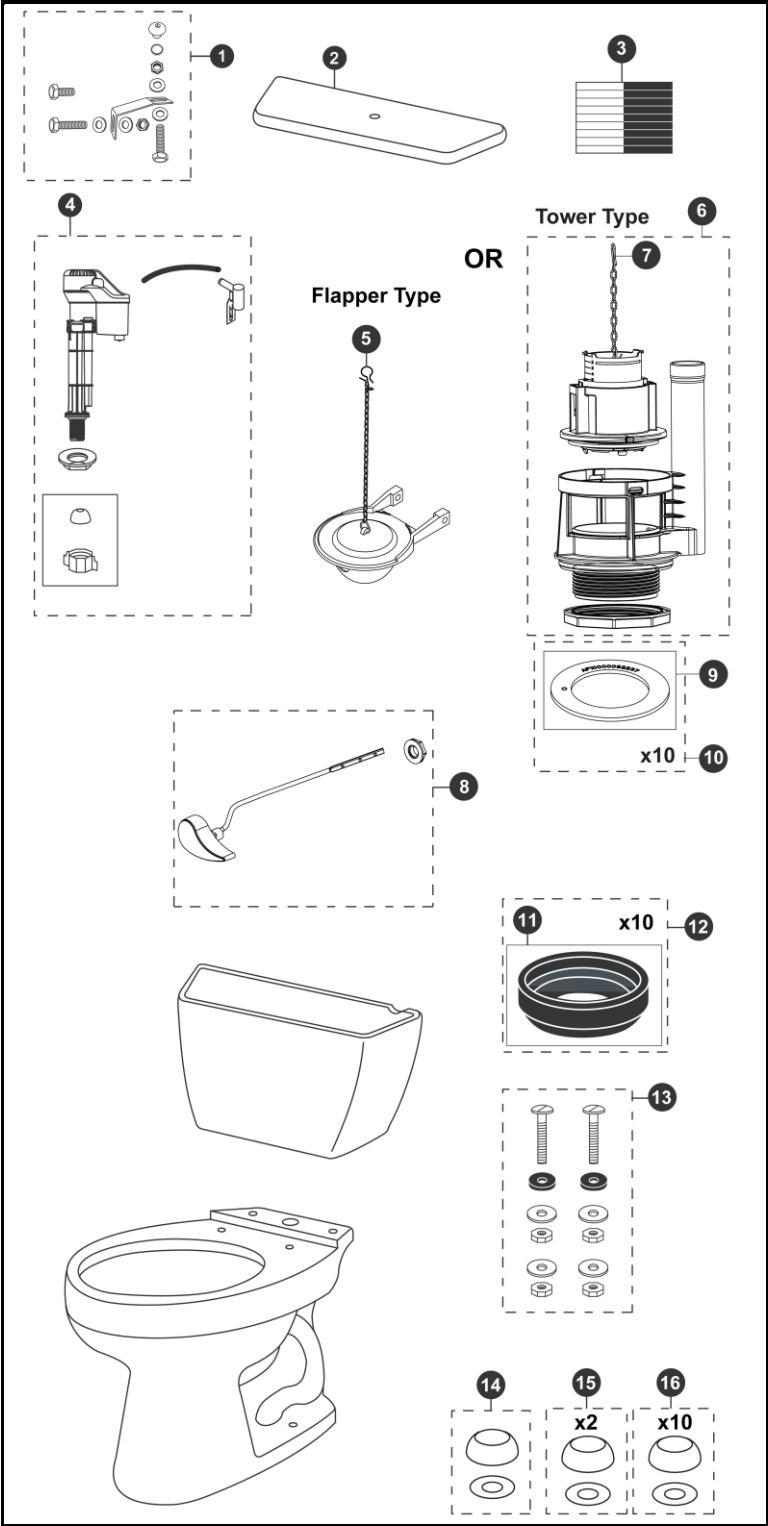

CST744SLB
C744SL
ST743SB

Drake®
1.6 Gpf Toilet, Elongated,
G-MAX®, ADA, 12" Rough-In,
Bolt Down Tank Lid

Item	Part	Description
1	THU089	Bolt Down Set
2	TCU743BCR#01	Bolt Down Tank Lid w/ Velcro - Cotton
	TCU743BCR#03	Bolt Down Tank Lid w/ Velcro - Bone
	TCU743BCR#11	Bolt Down Tank Lid w/ Velcro - Colonial White
	TCU743BCR#12	Bolt Down Tank Lid w/ Velcro - Sedona Beige
	TCU743BCR#51	Bolt Down Tank Lid w/ Velcro - Ebony
3	THU107	Velcro Tape
4	TSU708	Fill Valve
5	THU500S	Flapper w/ Chain
6	THU443.10B-A	Drain Valve for Tower Type
7	THU440-A	Flush Tower
8	THU068#01	Trip Lever - Cotton
	THU068#03	Trip Lever - Bone
	THU068#11	Trip Lever - Colonial White
	THU068#12	Trip Lever - Sedona Beige
	THU068#51	Trip Lever - Ebony
	THU068#CP	Trip Lever - Chrome Plated
	THU068#BN	Trip Lever - Brushed Nickel
	THU068#PN	Trip Lever - Polished Nickel
9	THU407	Seal Gasket (1 piece)
10	THU370	Seal Gasket (10 pieces)
11	9BU024E	3" Tank to Bowl Gasket
12	THU131	Tank to Bowl Gaskets (10 pieces)
13	TSU01D	Tank Mounting Kit
14	THU044#01	Bolt Cap Set - Cotton (1 set)
	THU044#03	Bolt Cap Set - Bone (1 set)
	THU044#11	Bolt Cap Set - Colonial White (1 set)
	THU044#12	Bolt Cap Set - Sedona Beige
	THU044#51	Bolt Cap Set - Ebony
15	THU044S#01	Bolt Cap Sets - Cotton (2 pieces)
	THU044S#03	Bolt Cap Sets - Bone (2 pieces)
	THU044S#11	Bolt Cap Sets - Colonial White (2 pieces)
	THU044S#12	Bolt Cap Sets - Sedona Beige (2 pieces)
	THU044S#51	Bolt Cap Sets - Ebony (2 pieces)
16	THU098#01	Bolt Cap Sets - Cotton (20 pieces)
	THU098#03	Bolt Cap Sets - Bone (20 pieces)
	THU098#11	Bolt Cap Sets - Colonial White (20 pieces)
	THU098#12	Bolt Cap Sets - Sedona Beige (20 pieces)
	THU098#51	Bolt Cap Sets - Ebony (20 pieces)

Note:

Product Number Explanations		
Two-Piece Toilet	Tank	Bowl
(CST) Gravity Type Toilet (744) Model	(ST) Tank (743) Model	(C) Bowl (744) Model
(S) G-MAX®	(S) G-MAX®	(S) G-MAX®
(B) Bolt Down Tank Lid	(B) Bolt Down Tank Lid	(L) ADA Compliant

Actual Product may vary slightly from illustration.