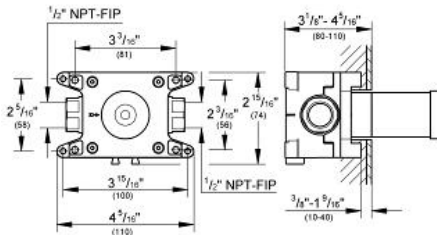

RAPIDO C
 Rough-in for single volume control
 27 623

MODEL # 35029000

Pure Freude
 an Wasser

Product Description:
RAPIDO C
 Rough-in for single volume control 27 623

- Standard Specification:**
- For grid installation of GrohTherm F Custom Shower system and GrohFlex
 - Built-in box with removable protection cover
 - For masonry and drywall installation
 - Fixing points for front and back wall
 - Body of DR brass
 - 1/2" NPT connection thread(s)
 - Max Flow Rate 12.6 gpm (47.7 l/min) at 45 psi (3.1 bar)
 - 3/4" ceramic cartridge (90° turn)