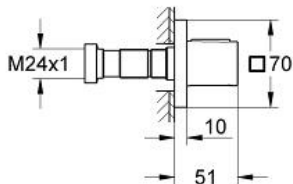

GROHTHERM F Volume Control Valve Trim

MODEL # 27623000

GROHE CANADA, INC. | 5900 Avebury Road, Mississauga, Ontario, Canada L5R 3M3
Phone: 905-271-2929 | Fax: 905-271-9494 | info@grohe.ca

*Pure Freude
an Wasser*

GROHE
WAVE LOGO

Product Description:
GROHTHERM F
Volume Control Valve Trim

Standard Specification:

- GROHE StarLight chrome finish
- For use with Volume Control Rough-in Set (35 029) (sold separately)

Applicable Codes & Standards: