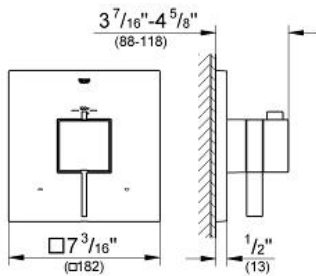

EUROCUBE Dual Function Thermostatic Trim with Control Module

MODEL # 19927000

Pure Freude
an Wasser

ADA

Product Description:

EUROCUBE

Dual Function Thermostatic Trim with Control Module

Standard Specification:

- For shower/tubs with non-diverter tub spout or for 2 shower outlet applications
- GROHE TurboStat technology
- Integrated volume control
- 2-way diverter function
- 1 axis operation
- Requires GrohFlex universal rough-in box (35 026 000) (sold separately)