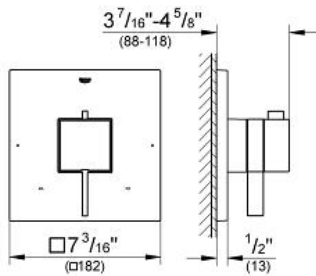

EUROCUBE Dual Function Pressure Balance Trim with Control Module

MODEL # 19925000

Pure Freude
an Wasser

ADA

Product Description:

EUROCUBE

Dual Function Pressure Balance Trim with Control Module

Standard Specification:

- For shower/tubs with non-diverter tub spout or for 2 shower outlet applications
- Integrated volume control
- 2-way diverter function
- 1 axis operation
- Requires GrohFlex universal rough-in box (35 026 000) (sold separately)
- **GROHE SilkMove**
- **GROHE StarLight** chrome finish
- 5.3 gpm (20 l/min) at 45 psi (bottom outlet)
- 2.9 gpm (11 l/min) at 45 psi (top outlet)
- Metal trim plate