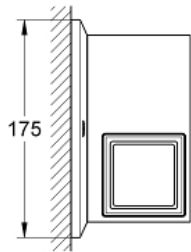

ALLURE BRILLIANT
Bathroom Shelf with Tumbler
MODEL # 40503000

Pure Freude
an Wasser

GROHE

Product Description:
ALLURE BRILLIANT
Bathroom Shelf with Tumbler

Standard Specification:

- Material: Glass/Metal
- Concealed fastening
- GROHE StarLight chrome finish