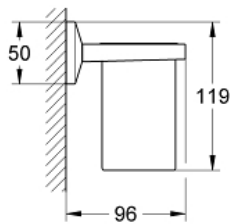

ALLURE BRILLIANT
Bathroom Shelf with Tumbler
MODEL # 40503000

Pure Freude
an Wasser

GROHE

Product Description:
ALLURE BRILLIANT
Bathroom Shelf with Tumbler

Standard Specification:

- Material: Glass/Metal
- Concealed fastening
- GROHE StarLight chrome finish