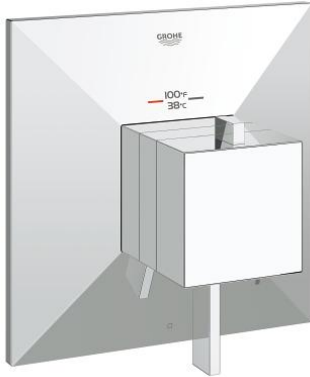

ALLURE BRILLIANT Single Function Thermostatic Trim with Control Module

MODEL # 19793000

Pure Freude
an Wasser

Product Description:
ALLURE BRILLIANT
Single Function Thermostatic Trim with Control Module

Standard Specification:

- For shower only or shower/tub with diverter applications
- **GROHE TurboStat** technology
- Integrated volume control
- Integrated bypass option when used with diverter tub spout
- 1 axis operation
- Requires GrohFlex universal rough-In box (35 026 000) (sold separately)
- **GROHE SilkMove**
- **GROHE StarLight** chrome finish
- 6.3 gpm at 45 psi