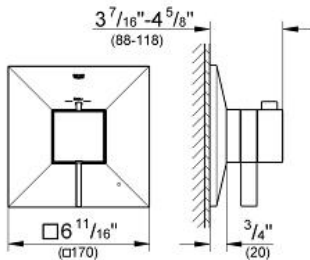

ALLURE BRILLIANT Single Function Thermostatic Trim with Control Module

MODEL # 19793000

Pure Freude
an Wasser

Product Description:
ALLURE BRILLIANT
Single Function Thermostatic Trim with Control Module

Standard Specification:

- For shower only or shower/tub with diverter applications
- **GROHE TurboStat** technology
- Integrated volume control
- Integrated bypass option when used with diverter tub spout
- 1 axis operation
- Requires GrohFlex universal rough-In box (35 026 000) (sold separately)
- **GROHE SilkMove**
- **GROHE StarLight** chrome finish
- 6.3 gpm at 45 psi