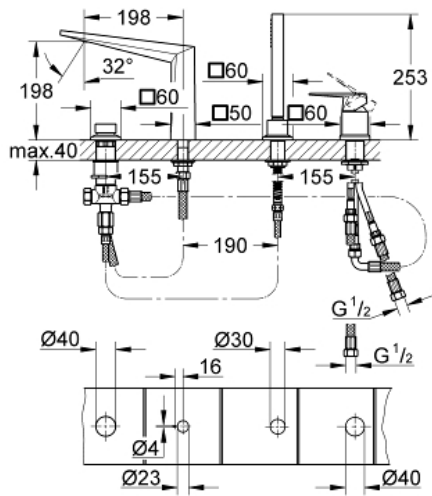

ALLURE BRILLIANT

Four-hole single-lever bath combination

MODEL # 19787000

Pure Freude
an Wasser

Product Description:

ALLURE BRILLIANT

Four-hole single-lever bath combination

Standard Specification:

GROHE SilkMove 46 mm ceramic cartridge

GROHE StarLight chrome finish

consisting of:

pre-assembled spout fixing

single lever mixer operating element

bath spout with integrated mousseur

diverter bath/shower

hand shower Euphoria Cube+

metal shower hose 2000 mm

flexible connection hoses

connection for shower hose

protected against backflow

for use with 29 037 000

Color:

□ 19787000 chrome