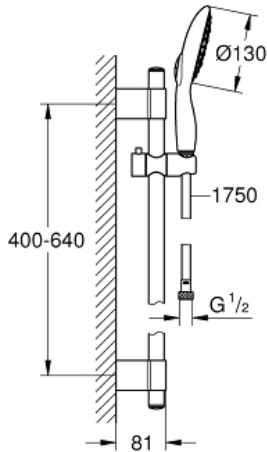

POWER&SOUL 130 Shower Set

MODEL # 27736000

Pure Freude
an Wasser

GROHE

Product Description:
POWER&SOUL 130
Shower Set

Standard Specification:

- Power&Soul 130 Hand shower (27 673 000)
- 24" shower bar (27 784 000)
- With wall holders
- 69" Silverflex shower hose (28 388 000)
- **GROHE DreamSpray** perfect spray pattern
- **GROHE StarLight** chrome finish
- **GROHE QuickFix Plus** adjustable distance between brackets for adaption to existing drilling holes
- **SpeedClean** anti-lime system
- Inner WaterGuide for a longer life
- Twistfree to prevent hose from twisting
- Suitable for instantaneous heater
- Max Flow Rate 2.5 gpm (9.5 L/min)
- Min. recommended pressure: 15 psi (1.0 bar)

Applicable Codes & Standards:

- Energy Policy Act of 1992
- ASME A112.18.1/CSA B125.1

Color:

- 27736000 StarLight Chrome