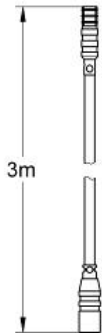

# Extension Cable

MODEL # 47727000

Pure Freude  
an Wasser

**GROHE**

### Extension Cable

### Standard Specification:

- Connection wire
- 2-pole
  
- Cable length 118" (3 m)