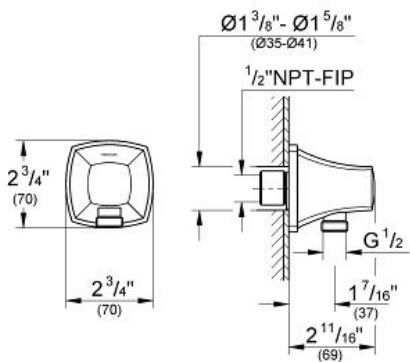

GRANDERA
Shower Outlet Elbow
MODEL # 27971000

Pure Freude
an Wasser

GROHE

Product Description:
GRANDERA
Shower Outlet Elbow

Standard Specification:

- 1/2" NPT connection thread(s)
- GROHE StarLight chrome finish

Applicable Codes & Standards:

- Energy Policy Act of 1992
- ASME A112.18.1/CSA B125.1

Color:
□ 27971000 StarLight Chrome