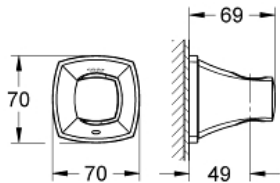

GRANDERA
Wall Hand Shower Holder
MODEL # 27969000

Pure Freude
an Wasser

Product Description:
GRANDERA
Wall Hand Shower Holder

Standard Specification:

- Metal
- GROHE StarLight chrome finish

Applicable Codes & Standards: