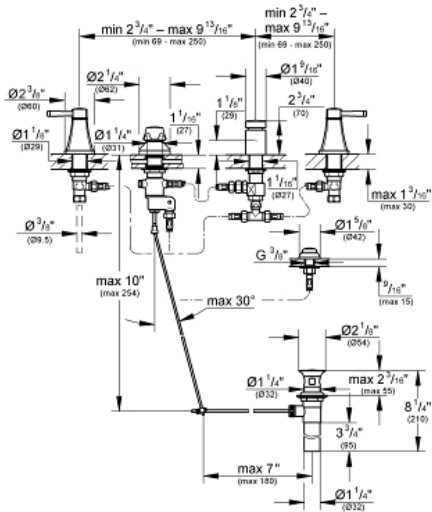

GRANDERA
Two-Handle Bidet Faucet M-Size
MODEL # 24034EN0

Pure Freude
an Wasser

Product Description:
GRANDERA
Two-Handle Bidet Faucet M-Size

- Standard Specification:**
- Five hole installation
 - Valves hot/cold with 1/2" (13mm) cartridge (90°)
 - **GROHE StarLight** finish
 - Vertical spray and rim flush
 - Vacuum breaker
 - Combination transfer valve/pop-up lift rod
 - Stainless steel flex lines
 - Max Flow Rate 2.2 gpm

- Applicable Codes & Standards:**
- Energy Policy Act of 1992
 - ASME A112.18.1/CSA B125.1
 - ICC/ANSI A117.1

Color:
□ 24034EN0 Brushed Nickel InfinityFinish