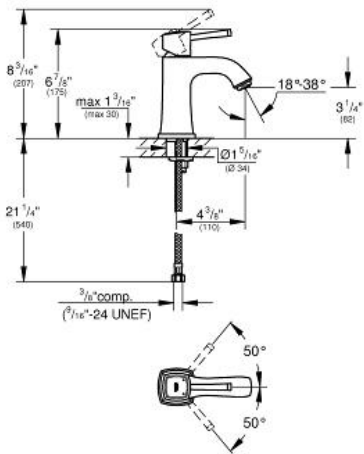

GRANDERA Single-Handle Bathroom Faucet M-Size

MODEL # 23312EN0

Pure Freude
an Wasser

Product Description:

GRANDERA

Single-Handle Bathroom Faucet M-Size

Standard Specification:

- Single hole installation
- GROHE SilkMove 1.1" (28 mm) ceramic cartridge
- GROHE StarLight finish
- GROHE EcoJoy technology for less water and perfect flow
- GROHE AquaGuide adjustable aerator 5.7 l/min
- Smooth body
- Stainless steel flex lines
- Temperature limiter
- GROHE QuickFix rapid installation system
- Max Flow Rate: 1.5 gpm (5.7 L/min)

Applicable Codes & Standards:

- Energy Policy Act of 1992
- NSF 61
- ASME A112.18.1/CSA B125.1
- US Federal and State material regulations
- EPA WaterSense®
- ICC/ANSI A117.1

Color:

- 23312EN0 Brushed Nickel