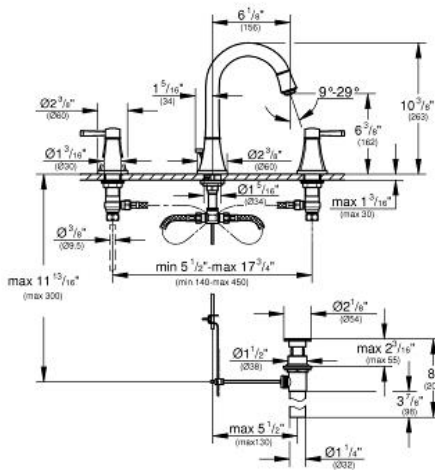

# GRANDERA 8" Widespread Two-Handle Bathroom Faucet M-Size

MODEL # 2041900A

Pure Freude  
an Wasser

#### 8" Widespread Two-Handle Bathroom Faucet M-Size

### Standard Specification:

- Valves hot/cold with 1/2" (13mm) cartridge (90°)
- GROHE StarLight chrome finish
- GROHE EcoJoy technology for less water and perfect flow
- GROHE AquaGuide adjustable aerator 5.7 l/min
- 1 1/4" pop-up waste set
- Max flow rate: 1.2 gpm (4.56 L/min)