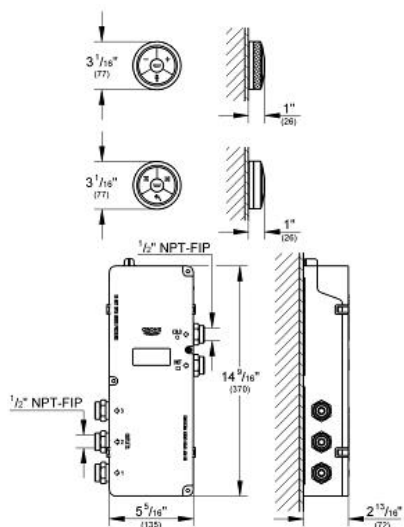

Digital Controller & Diverter

MODEL # 36297000

Pure Freude
an Wasser

GROHE

C

Product Description:

Digital Controller & Diverter

Standard Specification:

- Including digital thermostat unit
- Includes digital controller (intuitive multi-functional operating unit)
- Wireless technology
- Temperature and flow control
- Pause-function
- Memory-function
- LED-ring incl. warming-up function: visual feedback when preferred temperature is reached
- Digital diverter for shower
- Diverter: shower head, body spray, and hand shower
- LED-ring (indication of outlet)
- Digital thermostat unit (concealed body)
- Warm/cold 1/2" supplies
- 3 x 1/2" outlets
- Transceiver unit for Digital Controller and Digital thermostat unit incl. 9.8 ft. cable
- **GROHE TurboStat** digital controlled compact cartridge with wax thermoelement
- Default setting configurable during installation: automatic safety shut-off after 20 min
- Automatic safety shut-off after 20 min
- **GROHE StarLight** chrome finish
- **GROHE EcoJoy** technology for less water and perfect flow
- 13.4 gpm at 45psi
- Includes a 12" Digital gateway for optimal installation reach
- Includes three 3V lithium batteries for digital controller and diverter