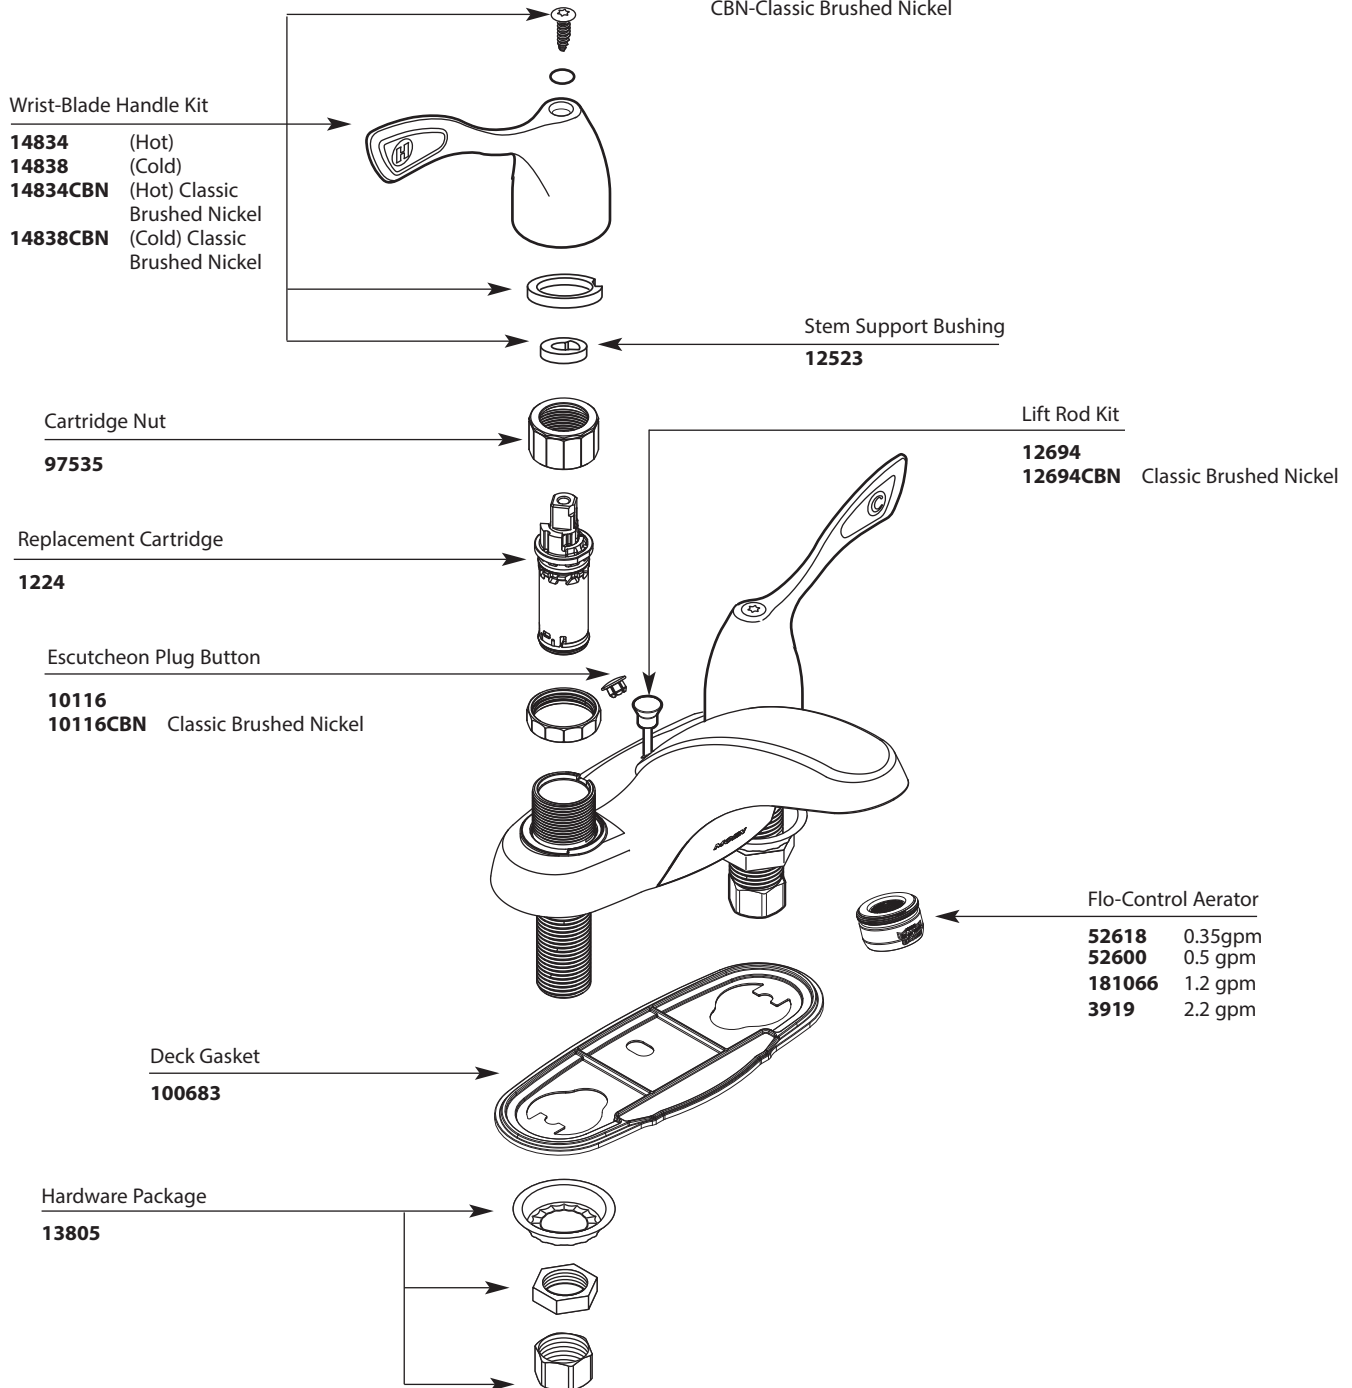

■ Order by Part Number

*There is more than 1 version of this model.
Page down to identify the version you have.*

Two-Handle Lavatory Faucet				
MODEL	FLOW (gpm)	DRAIN	FINISH	WATERSENSE CERTIFIED
8800	1.2	Without	Chrome	x
8800CBN	1.2	Without	CBN	x
8800F05	0.5	Without	Chrome	
8800F03	0.35	Without	Chrome	
8810	1.2	Grid	Chrome	x
8820	1.2	Metal	Chrome	x
8820CBN	1.2	Metal	CBN	x

CBN-Classic Brushed Nickel

Illustrated Parts

■ Order by Part Number

Two-Handle Lavatory Faucet		
<u>MODEL</u>	<u>TYPE</u>	<u>FINISH</u>
8800	Lav w/o waste	Chrome
8810	Lav w/grid waste	Chrome
8820	Lav w/metal waste	Chrome