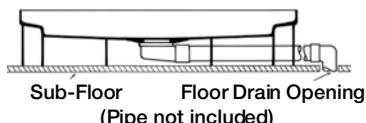

Model 80 shown with optional glass door.

Design features:

DURASTALL® Model 80 & 82 includes...

- Slip-resistant floor with drain
- Shower valve and head
- Shower curtain and curtain rod
- Safety railing with molded-in soap dish and shampoo holder
- Mold and mildew-resistant components
- Knock-down construction makes portability extremely easy and is free-standing when assembled.
- Two styles of optional shower doors are available.
- Easy to assemble and install.

- Available in both standard and extended bases;

Model 80 Standard Base

Standard bases include a PVC drain for direct connection to a 2" (Sch. 40) ABS, PVC or iron DWV pipe.

Model 82 Extended Base

Extended bases eliminate the need to position the shower stall base directly over the floor drain. This offset allows for greater freedom in positioning the shower. Includes side outlet drain for 1-1/2" PVC pipe.

Specifications

Model	Color	Size	Base	A	B	C	D	UPC
80	White	32" X 32"	Standard	32-5/8"	75-3/8"	16-5/16"	24"	6 71031 00314 0
82	White	32" X 32"	Extended	32-5/8"	77-7/8"	16-5/16"	24"	6 71031 00315 7

General: Furnish and install as shown on plans, free-standing DURASTALL® Shower Stall model ____ (80, 82) as manufactured by E.L. Mustee & Sons, Inc. Consists of three, white, high-gloss thermoplastic walls, molded top frame, rigid aluminum front supports, slip-resistant 32" x 32" base, one-piece wrap-around railing with built-in soap dish and container. Skid-resistant floor with drain assembly, shower valve and head, shower curtain and rod, plus assembly hardware. Placement of valve assembly to be determined by installer.