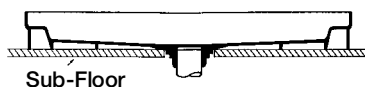

Model 80 shown with optional glass door.

Design features:

DURASTALL® Model 80 & 82 includes...

- Slip-resistant floor with drain
- Shower valve and head
- Shower curtain and curtain rod
- Safety railing with molded-in soap dish and shampoo holder
- Mold and mildew-resistant components
- Knock-down construction makes portability extremely easy and is free-standing when assembled.
- Two styles of optional shower doors are available.
- Easy to assemble and install.

- Available in both standard and extended bases;

Model 80 Standard Base

Standard bases include a PVC drain for direct connection to a 2" (Sch. 40) ABS, PVC or iron DWV pipe.

Model 82 Extended Base

Extended bases eliminate the need to position the shower stall base directly over the floor drain. This offset allows for greater freedom in positioning the shower. Includes side outlet drain for 1-1/2" PVC pipe.

Specifications

Model	Color	Size	Base	A	B	C	D	UPC
80	White	32" X 32"	Standard	32-5/8"	75-3/8"	16-5/16"	24"	6 71031 00314 0
82	White	32" X 32"	Extended	32-5/8"	77-7/8"	16-5/16"	24"	6 71031 00315 7

General: Furnish and install as shown on plans, free-standing DURASTALL® Shower Stall model ____ (80, 82) as manufactured by E.L. Mustee & Sons, Inc. Consists of three, white, high-gloss thermoplastic walls, molded top frame, rigid aluminum front supports, slip-resistant 32" x 32" base, one-piece wrap-around railing with built-in soap dish and container. Skid-resistant floor with drain assembly, shower valve and head, shower curtain and rod, plus assembly hardware. Placement of valve assembly to be determined by installer.