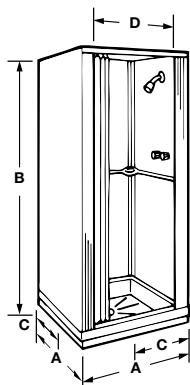

- Available in both standard and extended bases;

Model 80 Standard Base

Standard bases include a PVC drain for direct connection to a 2" (Sch. 40) ABS, PVC or iron DWV pipe.

Model 82 Extended Base

Extended bases eliminate the need to position the shower stall base directly over the floor drain. This offset allows for greater freedom in positioning the shower. Includes side outlet drain for 1-1/2" PVC pipe.

Specifications

Model	Color	Size	Base	A	B	C	D	UPC
80	White	32" X 32"	Standard	32-5/8"	75-3/8"	16-5/16"	24"	6 71031 00314 0
82	White	32" X 32"	Extended	32-5/8"	77-7/8"	16-5/16"	24"	6 71031 00315 7

General: Furnish and install as shown on plans, free-standing DURASTALL® Shower Stall model ____ (80, 82) as manufactured by E.L. Mustee & Sons, Inc. Consists of three, white, high-gloss thermoplastic walls, molded top frame, rigid aluminum front supports, slip-resistant 32" x 32" base, one-piece wrap-around railing with built-in soap dish and container. Skid-resistant floor with drain assembly, shower valve and head, shower curtain and rod, plus assembly hardware. Placement of valve assembly to be determined by installer.

MUSTEE

Preferred by the "Pros"

80 & 82 DURASTALL® Shower Doors

Design features:

- Both doors fit all DURASTALL® shower stalls
- Sturdy, rust-resistant. engineered aluminum frame with polished chrome finish
- May be hung to open to accommodate a left or right hand opening
- Continuous-pull handle with magnetic seal
- Easy to install and clean...all components are mold and mildew resistant.
- Door height is 64"