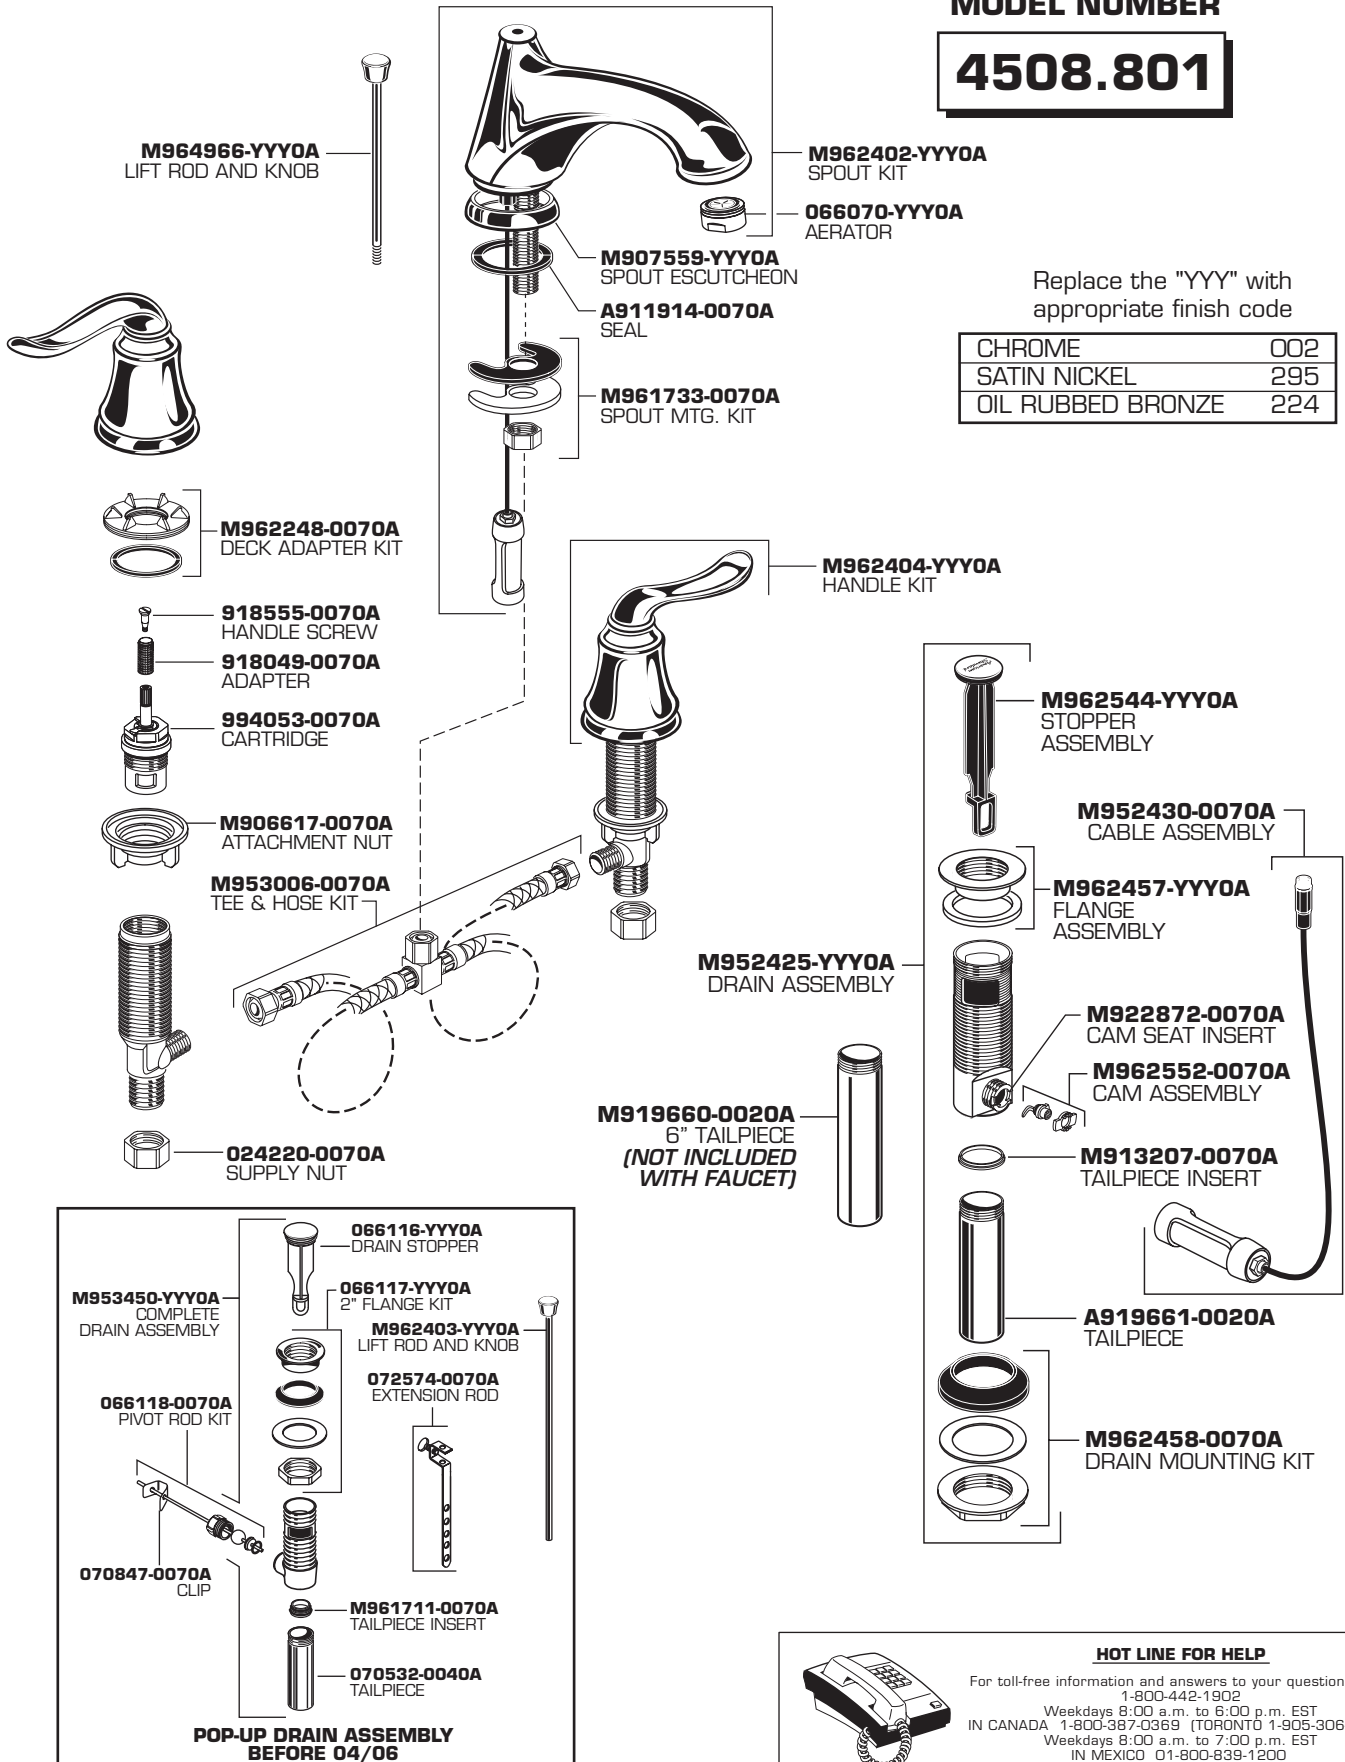

PRINCETON
Spread Lavatory Faucet
with Pop-up Drain

MODEL NUMBER

4508.801

Replace the "YYY" with appropriate finish code

CHROME	002
SATIN NICKEL	295
OIL RUBBED BRONZE	224

HOT LINE FOR HELP

For toll-free information and answers to your questions, call:
1-800-442-1902
Weekdays 8:00 a.m. to 6:00 p.m. EST
IN CANADA 1-800-387-0369 (TORONTO 1-905-306-1093)
Weekdays 8:00 a.m. to 7:00 p.m. EST
IN MEXICO 01-800-839-1200