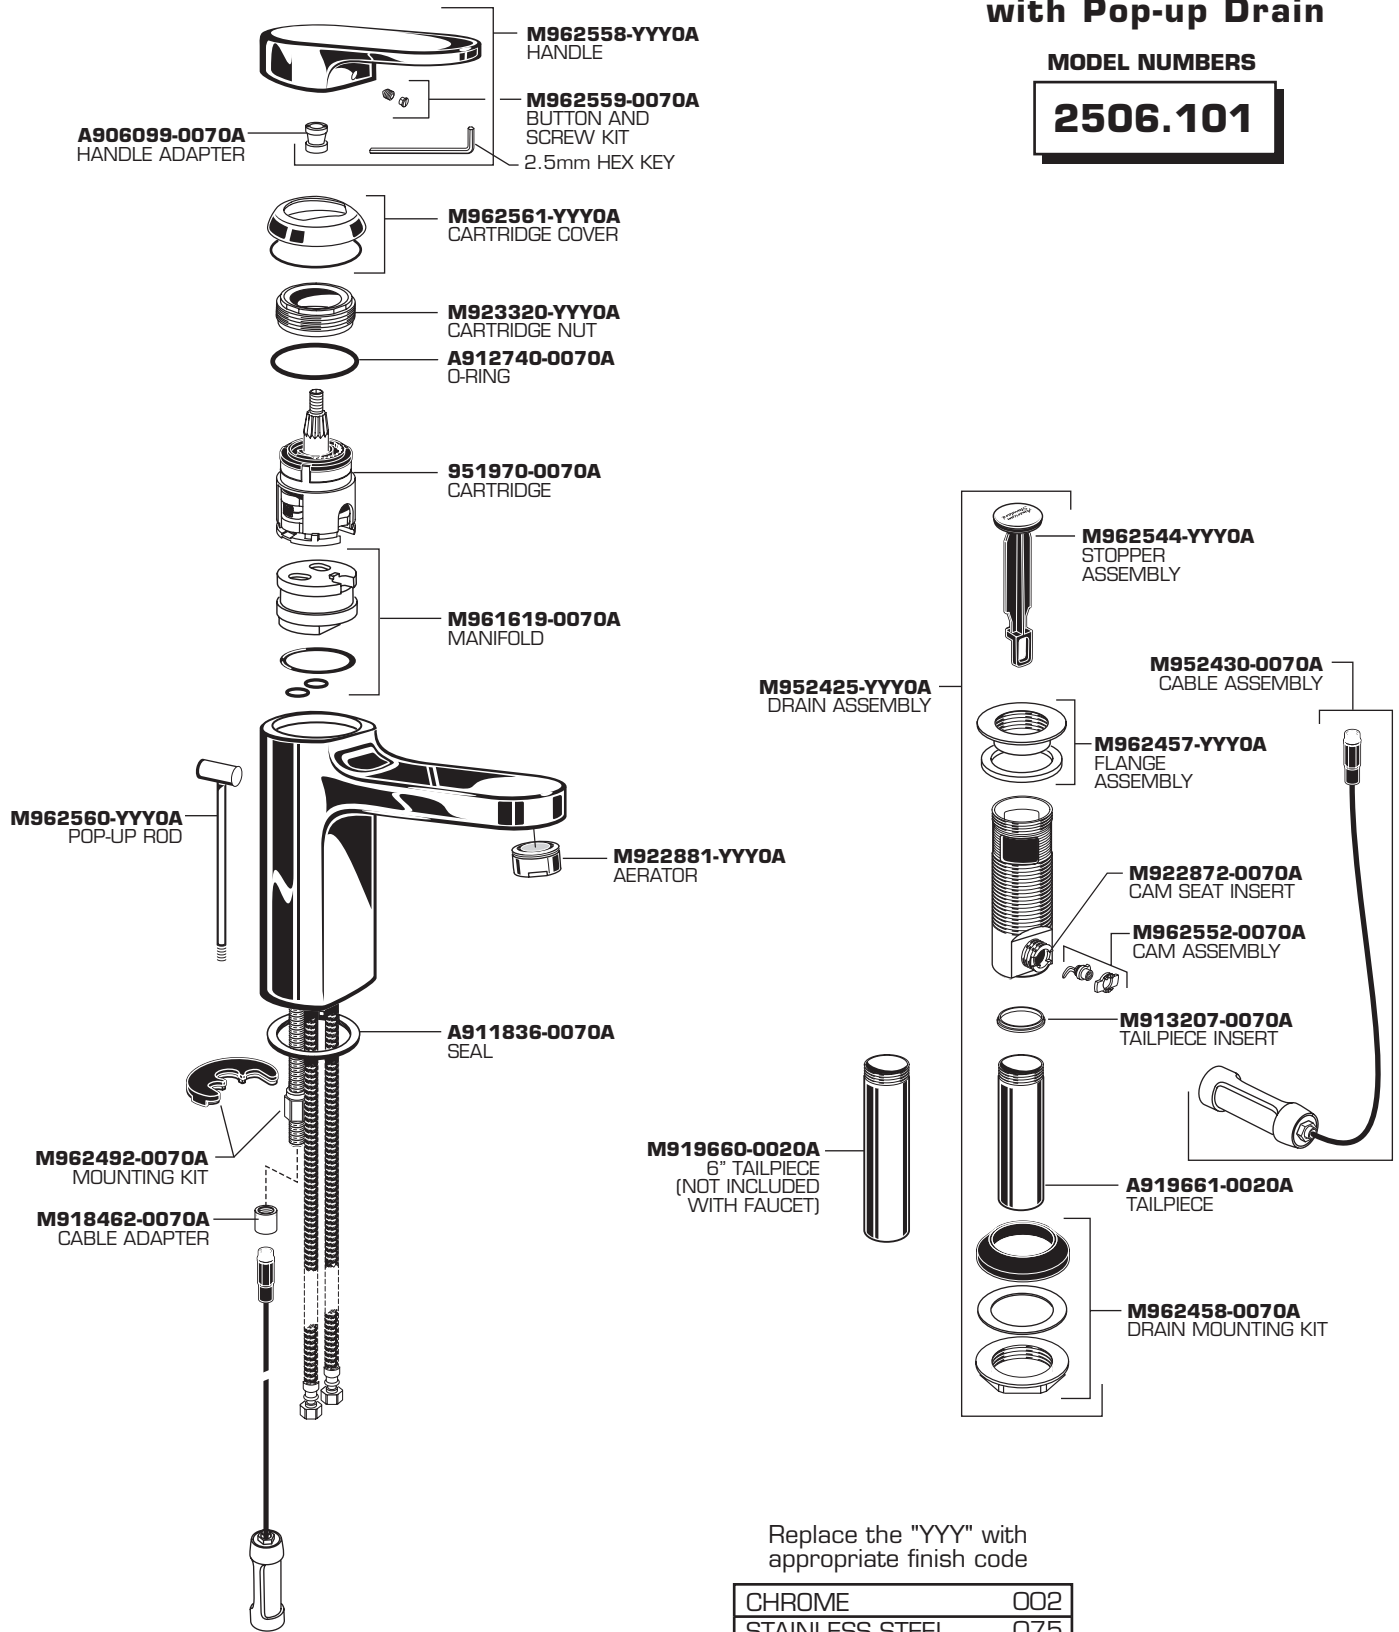

MOMENTS Momoblock Lavatory Faucet with Pop-up Drain

MODEL NUMBERS

2506.101

Replace the "YYY" with appropriate finish code

CHROME	002
STAINLESS STEEL	075

HOT LINE FOR HELP
For toll-free information and answers to your questions, call:
1-800-442-1902
Weekdays 8:00 a.m. to 6:00 p.m. EST
IN CANADA 1-800-387-0369 (TORONTO 1-905-306-1093)
Weekdays 8:00 a.m. to 7:00 p.m. EST
IN MEXICO 01-800-839-12-00