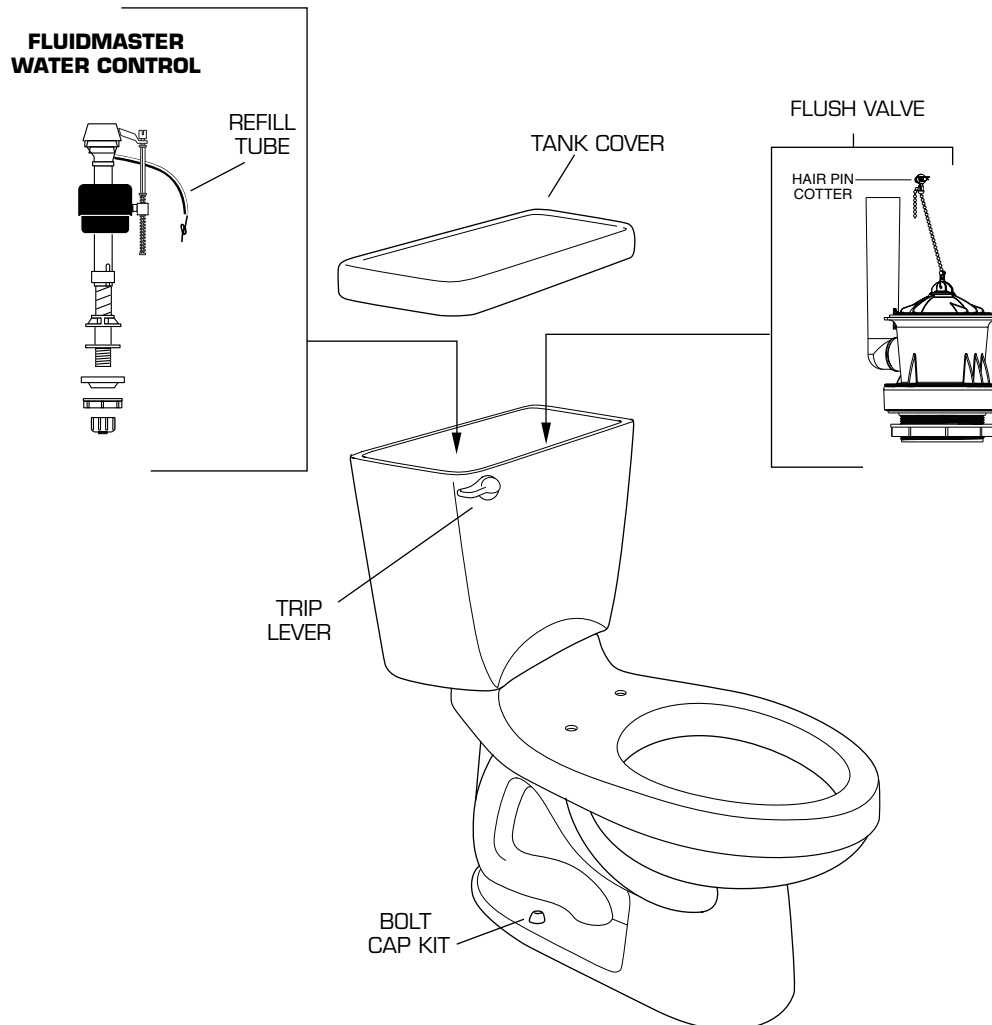

CHAMPION®4

Flushing System

★ Replace XXX with Fixture Color Code, YYY with Trim Finish

DESCRIPTION	▷ COMPONENT	PKG QTY
★ Champion®4 Right Height Elongated Bowl w/Bolt Caps	3225.016.XXX	1
★ Champion®4 Normal Height Elongated Bowl w/Bolt Caps	3121.016.XXX	1
★ Champion®4 Normal Height Round Front Bowl w/Bolt Caps	3110.016.XXX	1
★ Champion®4 Décor Normal Height Elongated Bowl w/Bolt Caps	3153.016.XXX	1
★ Champion®4 Décor Normal Height Round Front Bowl w/Bolt Caps	3167.016.XXX	1
★ Champion®4 Tank complete	4266.014.XXX	1
★ Skyline Champion®4 Tank complete	4077.014.XXX	1
★ Doral Classic Champion®4 Tank complete	4281.014.XXX	1
★ Doral/Oakmont Champion®4 Tank complete	4272.014.XXX	1
★ Champion®4 Tank Cover	735128-400.XXX	1
★ Skyline Champion®4 Tank Cover	735115-400.XXX	1
★ Doral Classic Champion®4 Tank Cover	735113-400.XXX	1
★ Doral/Oakmont Champion®4 Tank Cover	735117-400.XXX	1
★ Champion®4 Décor Right Height™ Elongated Bowl w/Bolt Caps	3101.016.XXX	1
★ Townsend Champion®4 Right Height™ Elongated Bowl w/Bolt Caps	3177.016.XXX	1
★ Townsend Champion®4 Right Height™ Round Front Bowl w/Bolt Caps	3180.016.XXX	1
ORIGINAL EQUIPMENT REPAIR PARTS	PART NUMBER	PKG QTY
Champion®4 Fluidmaster 400A Valve	738565-424-0070A	1
Champion®4 Flush Valve Seal Kit	7301111-0070A	1
Champion®4 Flush Valve Assembly	3174.002-0070A	1
Champion®4 Clevis Pin Assembly	738985-0070A	1
Champion®4 Refill Tube	738570-1010A	1
Champion®4 Tank to Bowl Coupling Kit (#241)	738756-0070A	1
★ Champion®4 Bolt Cap Kit (includes 2 covers & 2 washers)	034783-XXX0A	1
★ Champion®4 Trip Lever-LH	738995-YYY0A	1
★ Skyline Champion®4 Trip Lever	738922-XXX0A	1
★ Doral Classic Champion®4 Trip Lever	738837-YYY0A	1
★ Doral/Oakmont Champion®4 Trip Lever	738835-YYY0A	1
Clip for Refill Tube	072989-0070A	1
▷ Champion Trip Lever-RH	738997-YYY0A	1