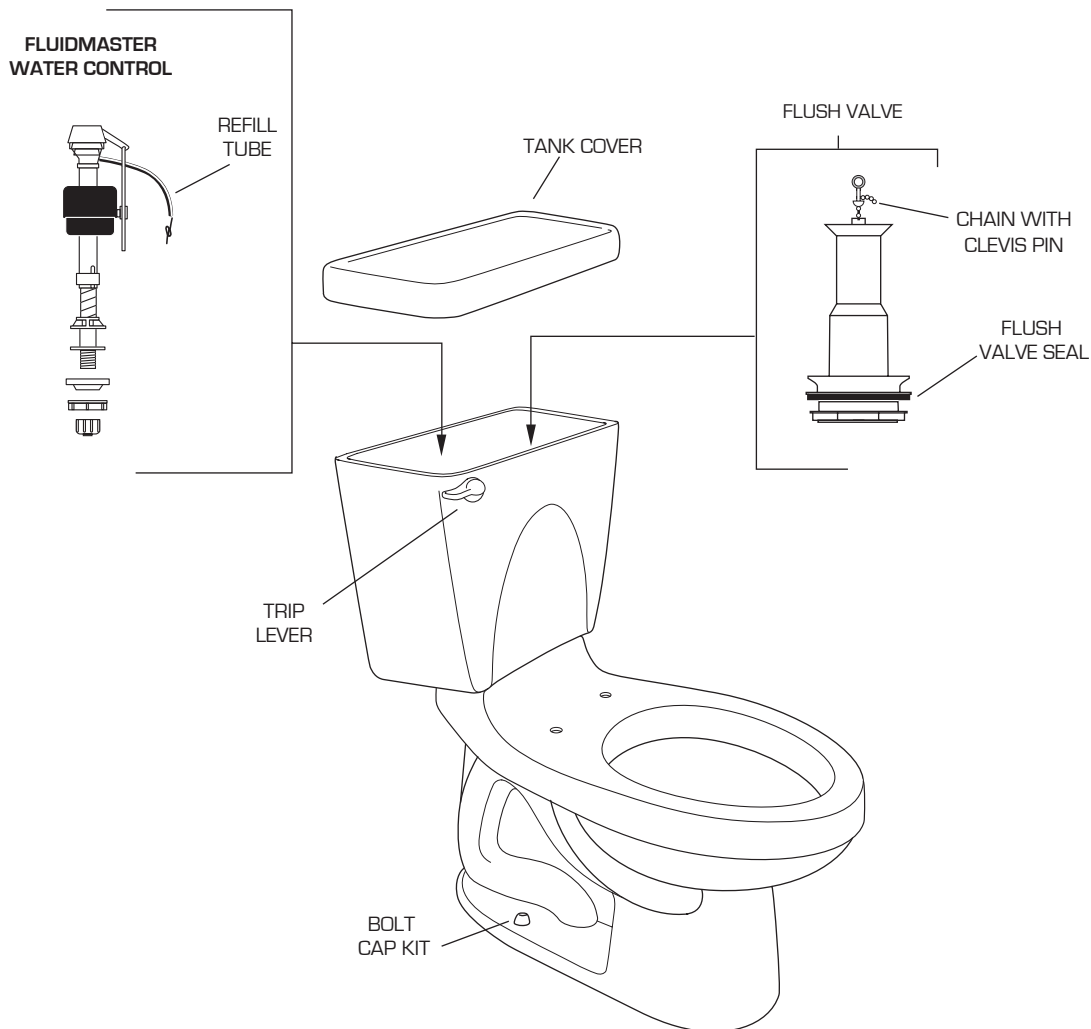

★ Replace XXX with
Fixture Color Code,
YYY with Trim Finish

DESCRIPTION	▶ COMPONENT	PKG QTY
★ Champion® Right Height Elongated Bowl w/Bolt Caps	3225.016.XXX	1
★ Champion® Normal Height Elongated Bowl w/Bolt Caps	3121.016.XXX	1
★ Champion® Normal Height Round Front Bowl w/Bolt Caps	3110.016.XXX	1
★ Champion® Décor Normal Height Elongated Bowl w/Bolt Caps	3153.016.XXX	1
★ Champion® Décor Normal Height Round Front Bowl w/Bolt Caps	3167.016.XXX	1
★ Champion® Tank complete	4260.016.XXX	1
★ Champion® Select Tank complete	4272.216.XXX	1
★ Doral Classic Champion® Tank complete	4281.016.XXX	1
★ Doral/Oakmont Champion® Tank complete	4272.016.XXX	1
★ Champion® Tank Cover	735100-400.XXX	1
★ Champion® Select Tank Cover	735117-400.XXX	1
★ Doral Classic Champion® Tank Cover	735113-400.XXX	1
★ Doral/Oakmont Champion® Tank Cover	735109-400.XXX	1
★ Champion® Décor Right Height™ Elongated Bowl w/Bolt Caps	3101.016.XXX	1
★ Townsend Champion® Right Height™ Elongated Bowl w/Bolt Caps	3177.016.XXX	1
★ Townsend Champion® Right Height™ Round Front Bowl w/Bolt Caps	3180.016.XXX	1
ORIGINAL EQUIPMENT REPAIR PARTS	PART NUMBER	PKG QTY
Champion® Fluidmaster 400A Valve	738565-409-0070A	1
Champion® Flush Valve Seal	738651-0070A	1
Champion® Flush Valve Assembly	3175.002-0070A	1
Champion® Bead Chain with Clevis Pin	738930-0070A	1
Champion® Silicon Refill Tube	738657-0070A	1
Champion® Tank to Bowl Coupling Kit [#241]	738756-0070A	1
★ Champion® Bolt Cap Kit (includes 2 covers & 2 washers)	034783-XXX0A	1
★ Champion® Trip Lever	738611-YYY0A	1
★ Champion® Select Trip Lever	738836-YYY0A	1
★ Doral Classic Champion® Trip Lever	738837-YYY0A	1
★ Doral/Oakmont Champion® Trip Lever	738835-YYY0A	1
Clip for Refill Tube	072989-0070A	1