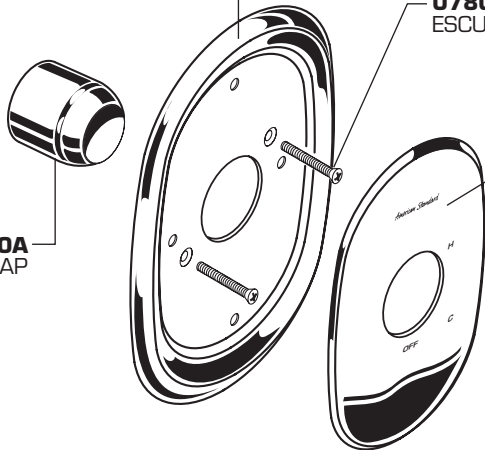

American Standard

**QUENTIN™
BATH/SHOWER
TRIM KITS
MODEL NUMBER**

**T440.502
T440.501
T440.500**

1660198-YYY0A
SHOWER ARM
AND ESCUTCHEON

M953576-YYY0A
SHOWER HEAD

M962255-YYY0A
ESCUTCHEON AND SCREWS

078016-YYY0A
ESCUTCHEON SCREWS

M909623-YYY0A
DIAL PLATE

M907050-YYY0A
CARTRIDGE CAP

M964158-YYY0A
LEVER HANDLE KIT

M950267-YYY0A
DIVERTER SPOUT (SLIP-ON)

Replace the "YYY" with appropriate finish code

CHROME	002
OIL RUBBED BRONZE	224
SATIN NICKEL	295