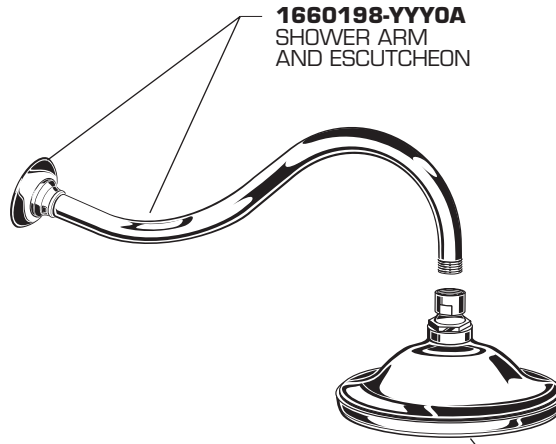

American Standard

**QUENTIN™
BATH/SHOWER
TRIM KITS
MODEL NUMBER**

**T440.502
T440.501
T440.500**

1660198-YYY0A
SHOWER ARM
AND ESCUTCHEON

M953576-YYY0A
SHOWER HEAD

M962255-YYY0A
ESCUTCHEON AND SCREWS

078016-YYY0A
ESCUTCHEON SCREWS

M909623-YYY0A
DIAL PLATE

M907050-YYY0A
CARTRIDGE CAP

M964158-YYY0A
LEVER HANDLE KIT

M950267-YYY0A
DIVERTER SPOUT (SLIP-ON)

Replace the "YYY" with appropriate finish code

CHROME	002
OIL RUBBED BRONZE	224
SATIN NICKEL	295