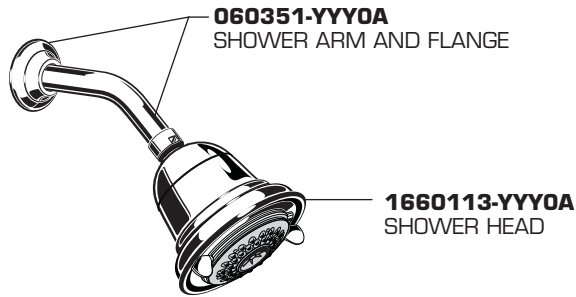

American Standard

PORTSMOUTH™ IN WALL PRESSURE BALANCING BATH AND SHOWER TRIM KIT

MODEL NUMBER

T415.50X
T420.50X
Series

Replace the "YYY" with appropriate finish code

CHROME	002
BLACKENED BRONZE	068
OIL RUBBED BRONZE	224
SATIN NICKEL	295