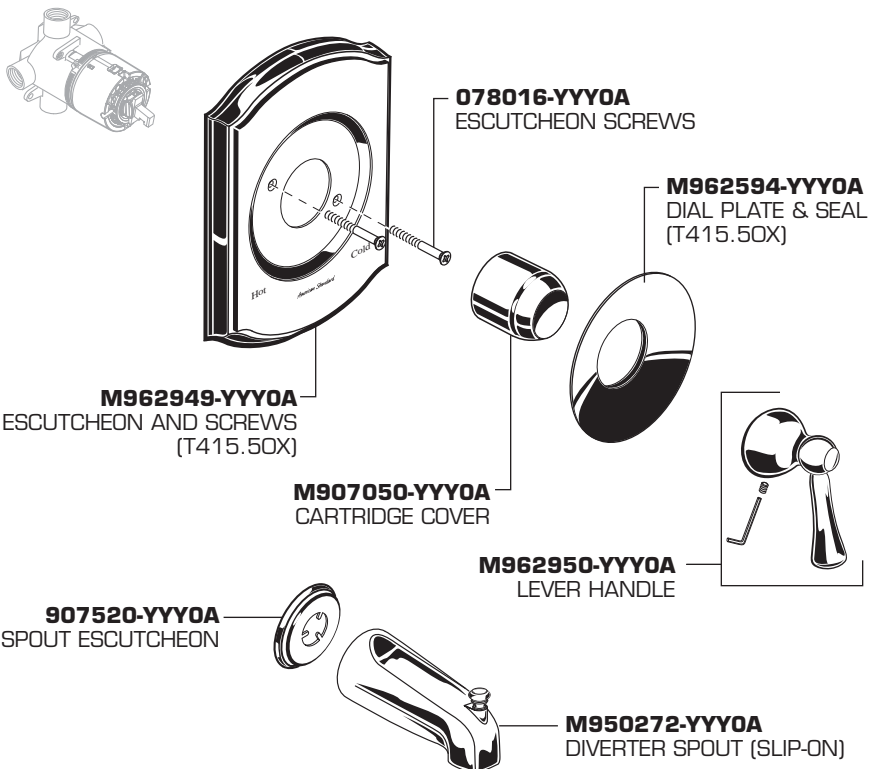

American Standard

PORTSMOUTH™ IN WALL PRESSURE BALANCING BATH AND SHOWER TRIM KIT

MODEL NUMBER

T415.50X
T420.50X
Series

Replace the "YYY" with appropriate finish code

CHROME	002
BLACKENED BRONZE	068
OIL RUBBED BRONZE	224
SATIN NICKEL	295