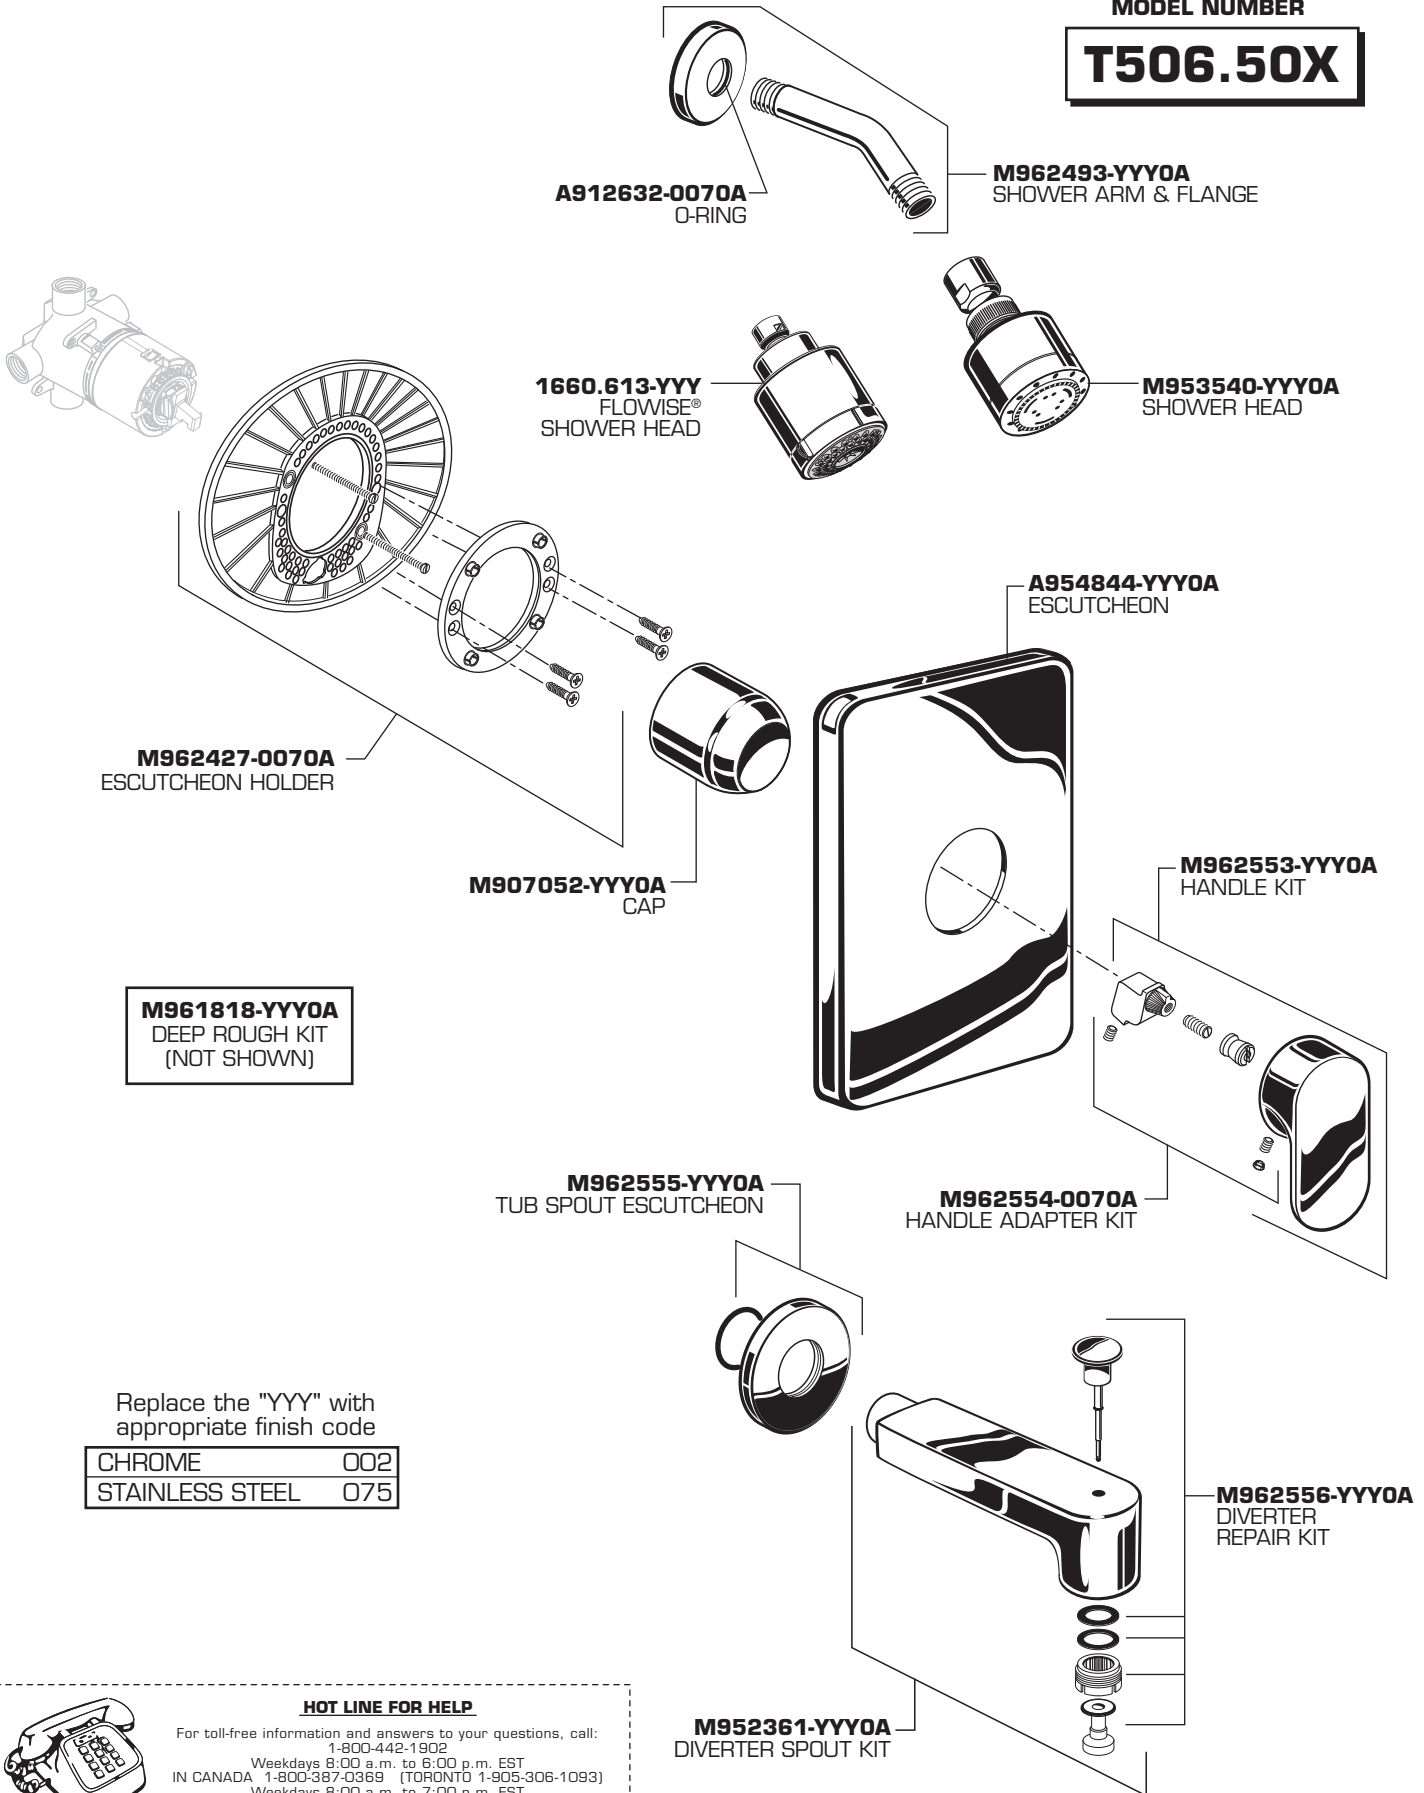

## MOMENTS BATH/SHOWER TRIM KIT MODEL NUMBER

# T506.50X

**M961818-YYY0A**  
DEEP ROUGH KIT  
(NOT SHOWN)

Replace the "YYY" with appropriate finish code

CHROME	002
STAINLESS STEEL	075