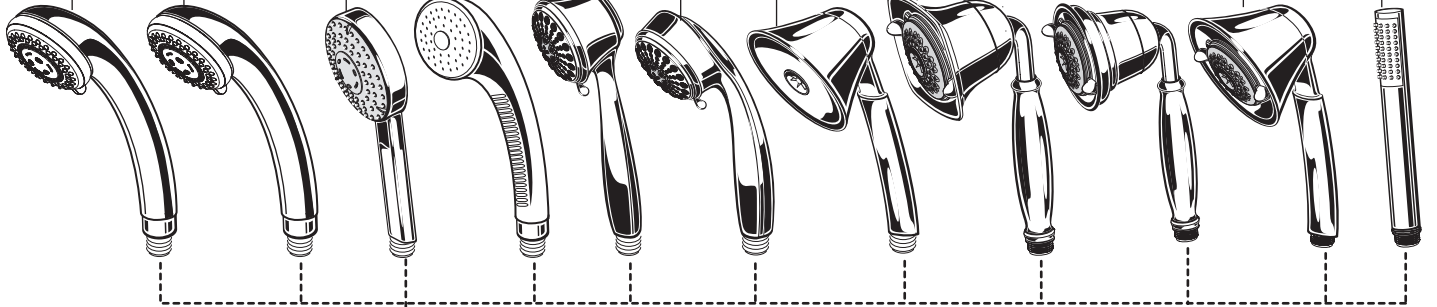

SHOWER SYSTEM KITS

MODEL NUMBER

1662 SERIES

1660500.XXX
HAND SHOWER

1660550.XXX
HAND SHOWER

1660628.XXX
HAND SHOWER

1660741.XXX
HAND SHOWER

1660143.XXX
HAND SHOWER

A950646-YYY0A
HAND SHOWER

1660502.XXX
HAND SHOWER

1660505.XXX
HAND SHOWER

1660638.XXX
HAND SHOWER

1660843.XXX
HAND SHOWER

1660743.XXX
HAND SHOWER

8888037.YYY
WALL SUPPLY

M962520-YYY0A
CHECK VALVE

030782-0020A
HOSE KIT

M962506-YYY0A
SUPPORT BRACKET

M919213-YYY0A
24" SLIDE BAR

M919211-YYY0A
36" SLIDE BAR

M962507-YYY0A
HAND SHOWER HOLDER

M950105-0070A
HARDWARE KIT

Replace the "YYY" and "XXX" with appropriate finish code