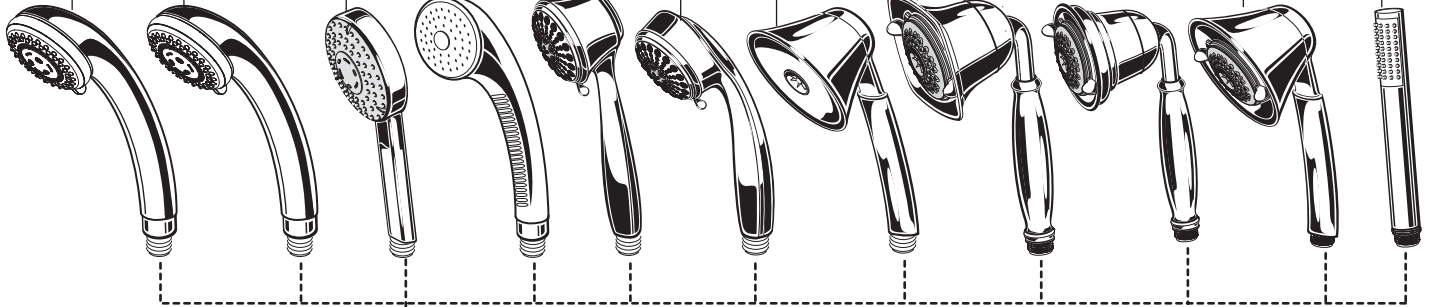

1660500.XXX
HAND SHOWER

1660550.XXX
HAND SHOWER

1660628.XXX
HAND SHOWER

1660741.XXX
HAND SHOWER

1660143.XXX
HAND SHOWER

A950646-YYY0A
HAND SHOWER

1660502.XXX
HAND SHOWER

1660505.XXX
HAND SHOWER

1660638.XXX
HAND SHOWER

1660843.XXX
HAND SHOWER

1660743.XXX
HAND SHOWER

8888037.YYY
WALL SUPPLY

M962520-YYY0A
CHECK VALVE

030782-0020A
HOSE KIT

M962506-YYY0A
SUPPORT BRACKET

M919213-YYY0A
24" SLIDE BAR

M919211-YYY0A
36" SLIDE BAR

M962507-YYY0A
HAND SHOWER HOLDER

M950105-0070A
HARDWARE KIT

Replace the "YYY" and "XXX" with appropriate finish code

CHROME	002
POLISHED BRASS	099
SATIN NICKEL	295

HOT LINE FOR HELP
For toll-free information and answers to your questions, call:
1-800 442-1902
Weekdays 8:00 a.m. to 8:00 p.m. EST
IN MEXICO 01-800-839-1200
IN CANADA 1-800-387-0369 (TORONTO 1-905-306-1093)
Weekdays 8:00 a.m. to 7:00 p.m. EST