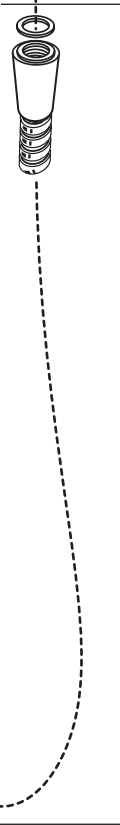

1660500.XXX
HAND SHOWER

1660550.XXX
HAND SHOWER

1660628.XXX
HAND SHOWER

1660741.XXX
HAND SHOWER

1660143.XXX
HAND SHOWER

A950646-YYY0A
HAND SHOWER

1660502.XXX
HAND SHOWER

1660505.XXX
HAND SHOWER

1660638.XXX
HAND SHOWER

1660843.XXX
HAND SHOWER

1660743.XXX
HAND SHOWER

8888037.YYY
WALL SUPPLY

M962520-YYY0A
CHECK VALVE

030782-0020A
HOSE KIT

M962506-YYY0A
SUPPORT BRACKET

M919213-YYY0A
24" SLIDE BAR

M919211-YYY0A
36" SLIDE BAR

M962507-YYY0A
HAND SHOWER HOLDER

M950105-0070A
HARDWARE KIT

Replace the "YYY" and "XXX" with appropriate finish code

CHROME	002
POLISHED BRASS	099
SATIN NICKEL	295

HOT LINE FOR HELP
For toll-free information and answers to your questions, call:
1-800 442-1902
Weekdays 8:00 a.m. to 8:00 p.m. EST
IN MEXICO 01-800-839-1200
IN CANADA 1-800-387-0369 (TORONTO 1-905-306-1093)
Weekdays 8:00 a.m. to 7:00 p.m. EST