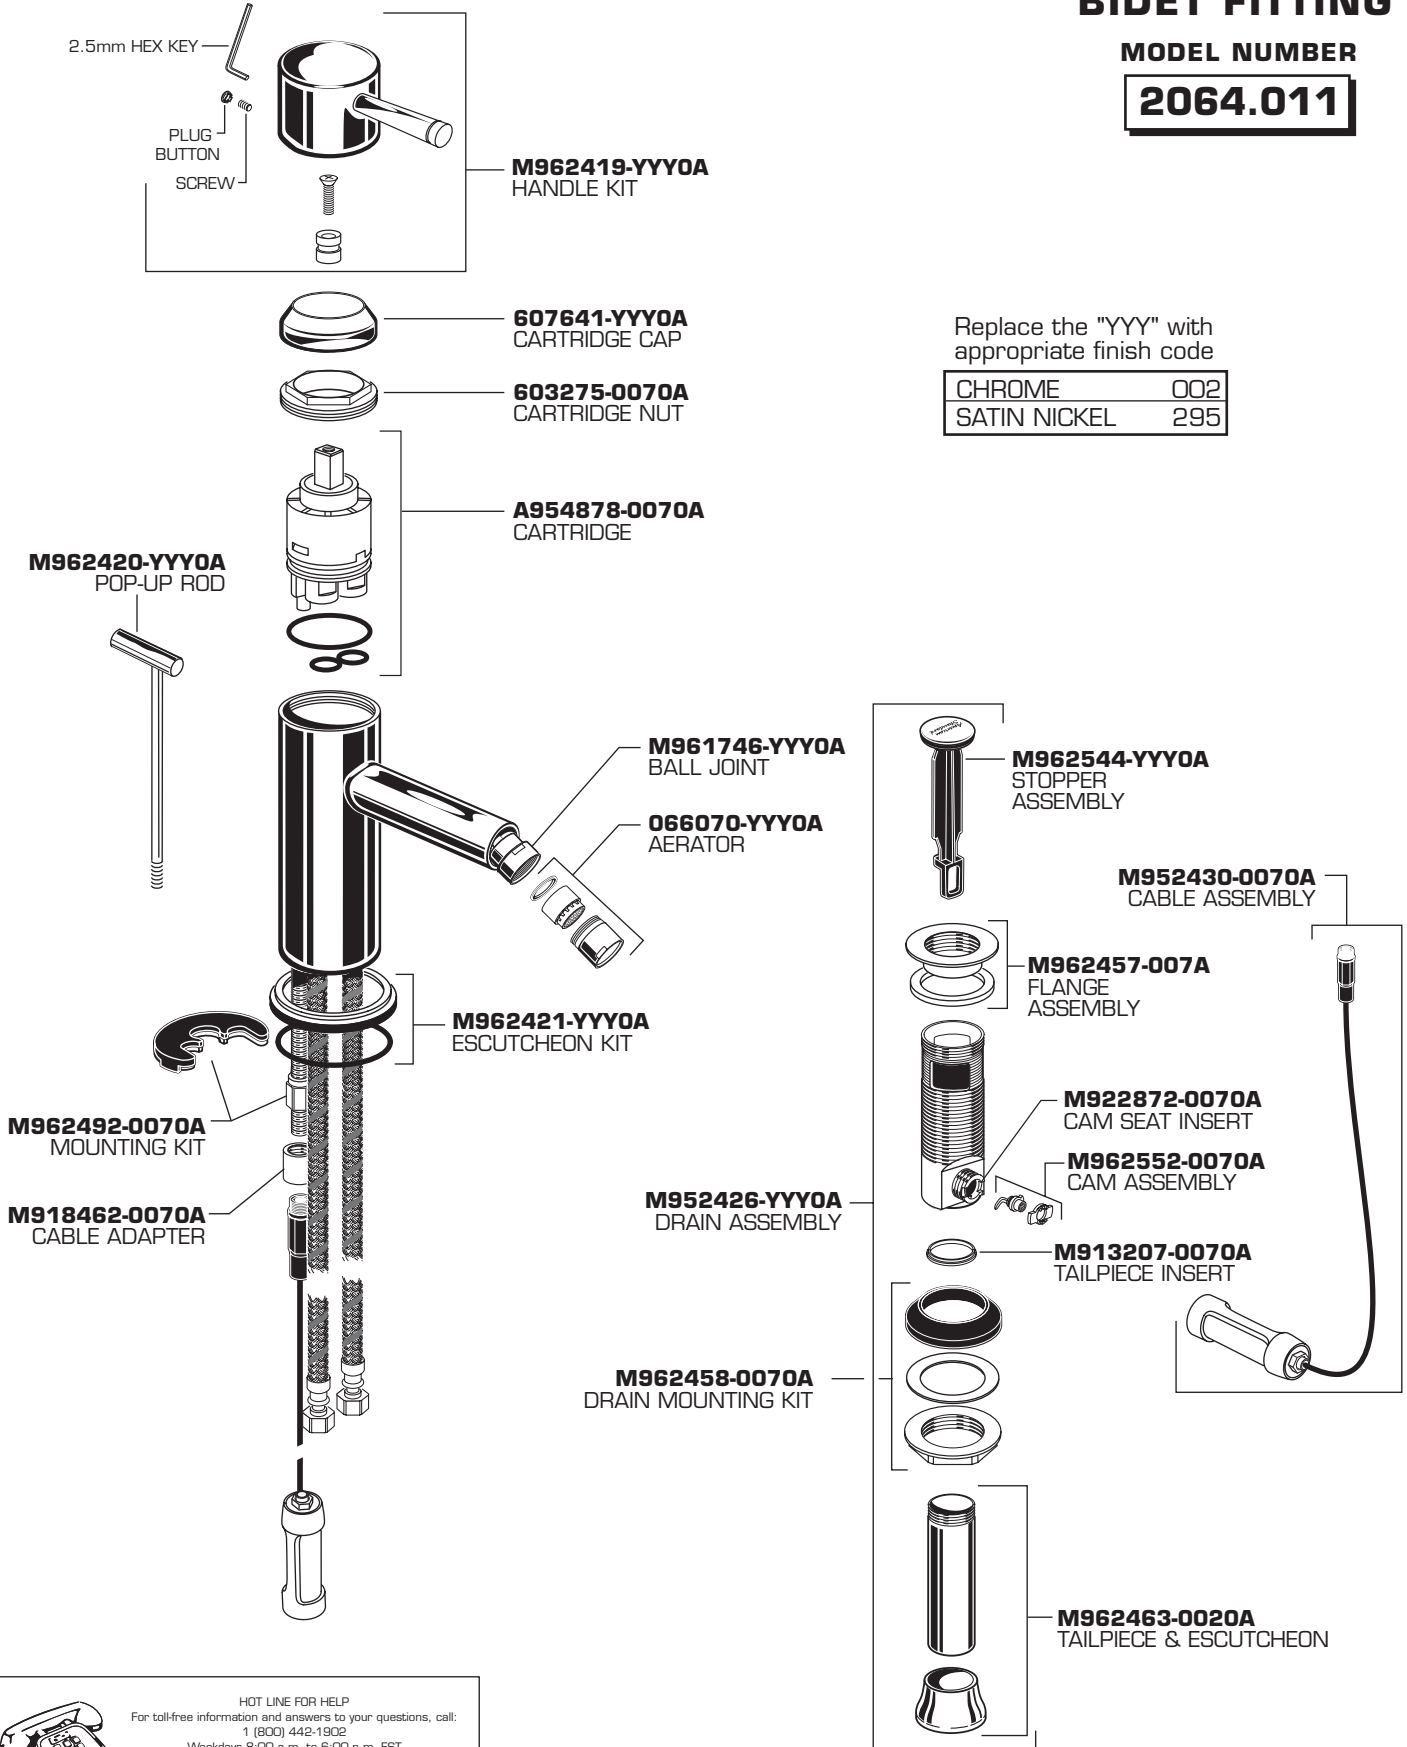

## SERIN™ MONOBLOCK BIDET FITTING

MODEL NUMBER

**2064.011**

Replace the "YYY" with appropriate finish code

CHROME	002
SATIN NICKEL	295

**HOT LINE FOR HELP**  
For toll-free information and answers to your questions, call:  
1 (800) 442-1902  
Weekdays 8:00 a.m. to 6:00 p.m. EST  
IN CANADA 1-800-387-0369 (TORONTO 1-905-306-1093)  
Weekdays 8:00 a.m. to 7:00 p.m. EST  
IN MEXICO 01-800-839-1200